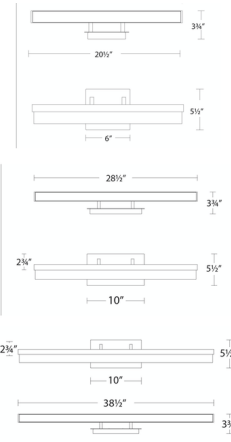

By Modern Forms

Description

The Minx Wall Sconce design is urbane and sleek. Reclaimed crystalline shards add sparkle and drama with continuous shadow free LED illumination. An instantly modern classic. Place the Minx above a vanity mirror to lit up your space with elegance. Dimmable via Triac, electronic low voltage (ELV) or 0-10V dimming.

Shown in brushed nickel / crystal

Specifications

COLOR Crystal
 BODY FINISH Brushed Nickel
 WATTAGE 18W
 DIMMER Low Voltage Electronic
 DIMENSIONS 20.5"W x 5.5"H x 3.81"D
 INTEGRATED LED MODULE 1 x LED/18W/120-277V LED
 COUNTRY OF ORIGIN China