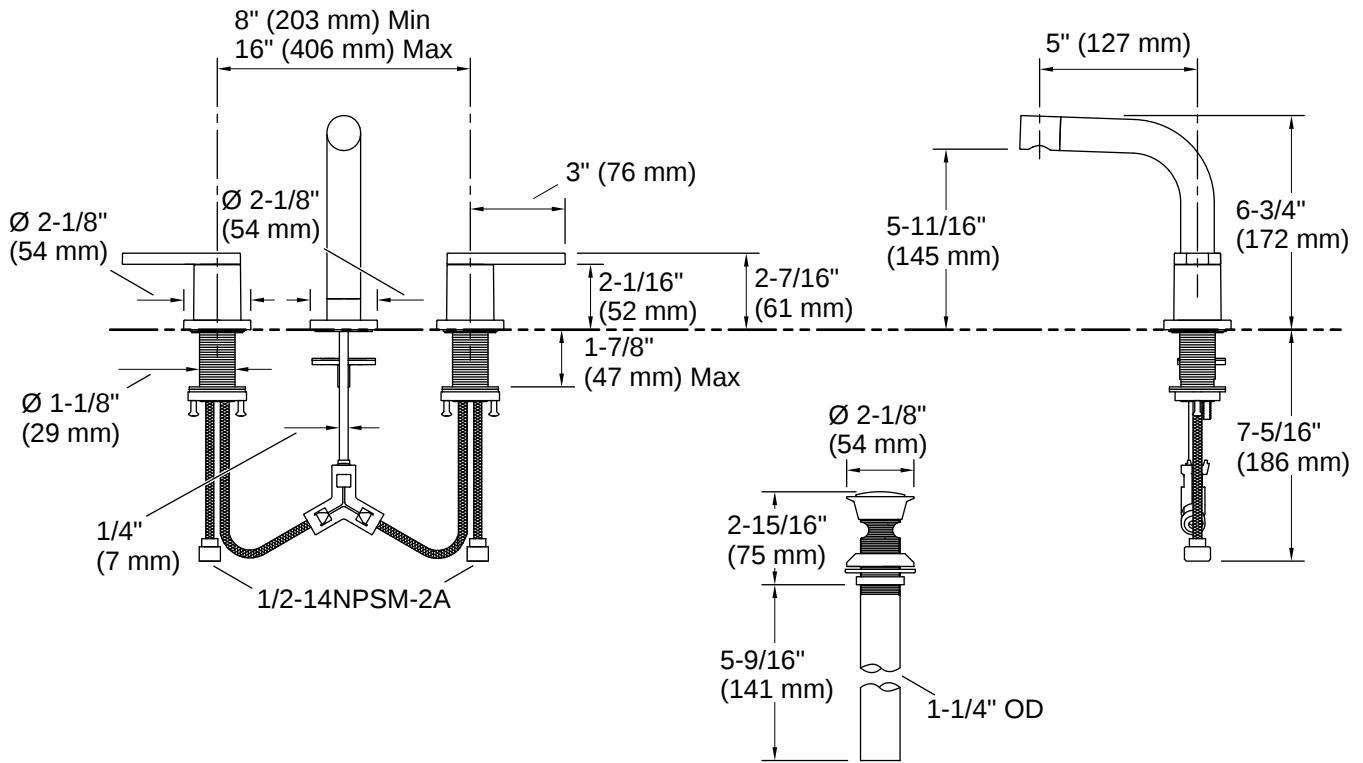

### Spout

Spout Reach:                                5" (127 mm)

Drain With Overflow:                      Yes

## Valves

Included Valve:                              Ceramic disc

## Installation

- For 8" - 16" (203 - 406 mm) centers
- Widespread
- Simplified faucet installation; mounting hardware requires no special tools