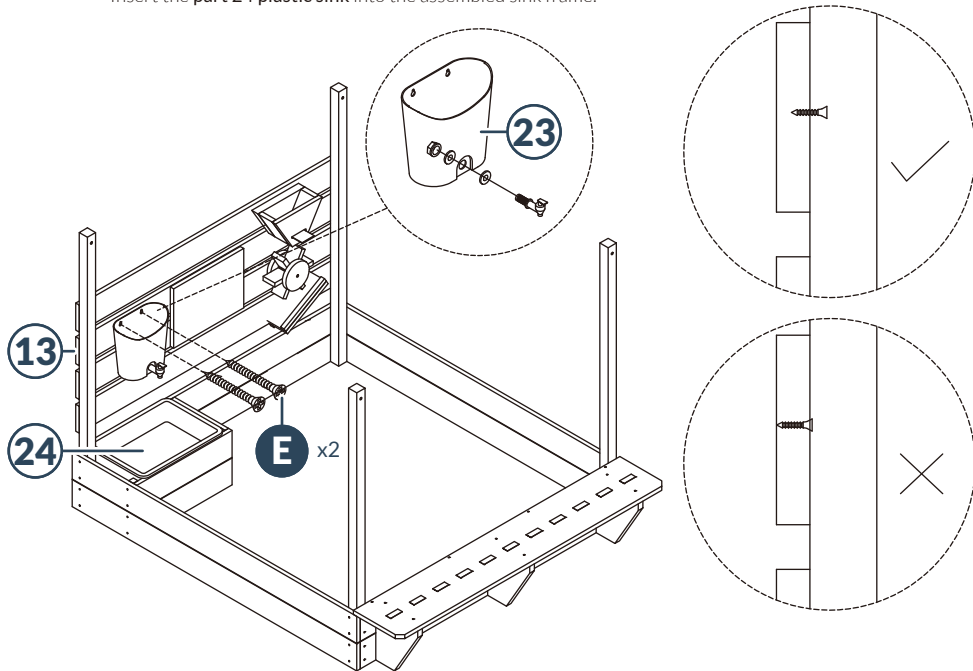

5

Attach the **part 9** bench seat to the **part 1** bench panels with four **part C** screws.

6 | Secure the **part 9** bench seat to the **part 10** bench supports with six **part B** screws.

7 | Attach the **part 7** sink side frame to the **part 8** sink front frame with four **part C** screws. Then attach the assembled sink frame to the **part 2&3** side panels with eight **part C** screws.

8

2-PERSON ASSEMBLY: Attach the part 11-14 upper back panels into the designated slots, then secure them with sixteen part B screws.

9

Attach the part 15 sand spiral to part 12 upper back panel with one part I screw & nut set.

10 | Insert part 22 sand guide tray into the part 16 sand funnel, then attach the funnel to the part 13 & 14 upper back panels with three part C screws. Attach the part 17 sand chute to the part 11 upper back panel with two part G screws and two part F socket barrel nuts.

11 | Attach the part 21 chalkboard to the part 12&13 upper back panel with four part D screws.

12

Assemble the **part 23 faucet bucket**, then attach it to **part 13 upper back panel** with two **part E screws**.
Insert the **part 24 plastic sink** into the assembled sink frame.