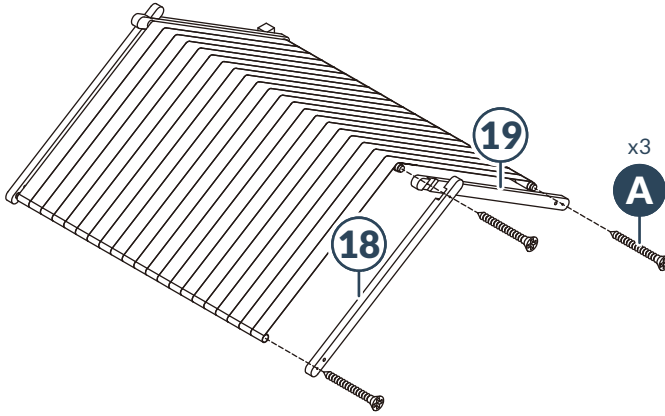

11 | Attach the part 21 chalkboard to the part 12&13 upper back panel with four part D screws.

12

Assemble the **part 23 faucet bucket**, then attach it to **part 13 upper back panel** with two **part E screws**.
Insert the **part 24 plastic sink** into the assembled sink frame.

13

Assemble one **part 18&19 roof frames**, then attach three **part 20 roof supports** with three **part A screws**.
Slide the **part 25 roof** onto the assembled roof frame.

14

Assemble another **part 18&19** roof frames, then attach it with three **part A** screws.