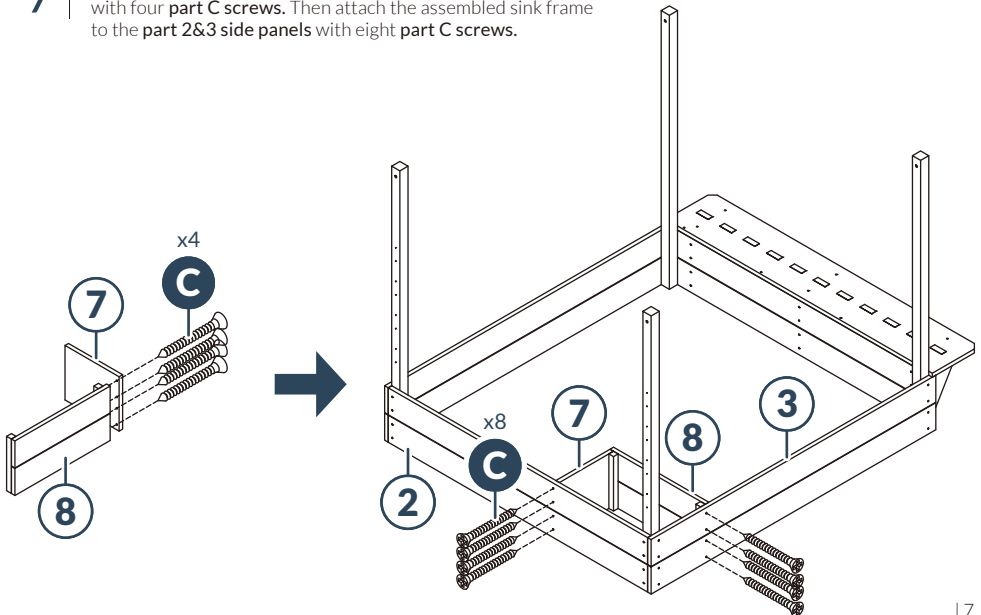

3 Attach three part 10 bench support to the part 1 bench panels with twelve part B screws.

4

Attach the two assembled sandbox sides to two **part 3** side panels and two **part 4** side panels with sixteen **part B** screws.

5

Attach the **part 9** bench seat to the **part 1** bench panels with four **part C** screws.

6 | Secure the **part 9** bench seat to the **part 10** bench supports with six **part B** screws.

7 | Attach the **part 7** sink side frame to the **part 8** sink front frame with four **part C** screws. Then attach the assembled sink frame to the **part 2&3** side panels with eight **part C** screws.

8

2-PERSON ASSEMBLY: Attach the part 11-14 upper back panels into the designated slots, then secure them with sixteen part B screws.

9

Attach the part 15 sand spiral to part 12 upper back panel with one part I screw & nut set.