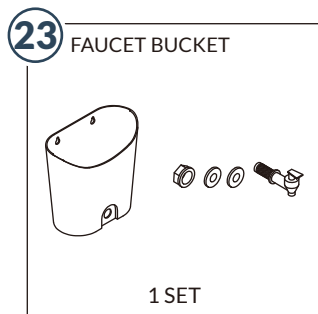

TOOLS REQUIRED

HARDWARE

PARTS

25 ROOF

26 SAND SCREEN

PRODUCT ASSEMBLY

1 Attach two part 2 lower back panel to two part 6 post with eight part B screws.

2 Attach two part 1 bench panels to two part 5 post with eight part B screws.