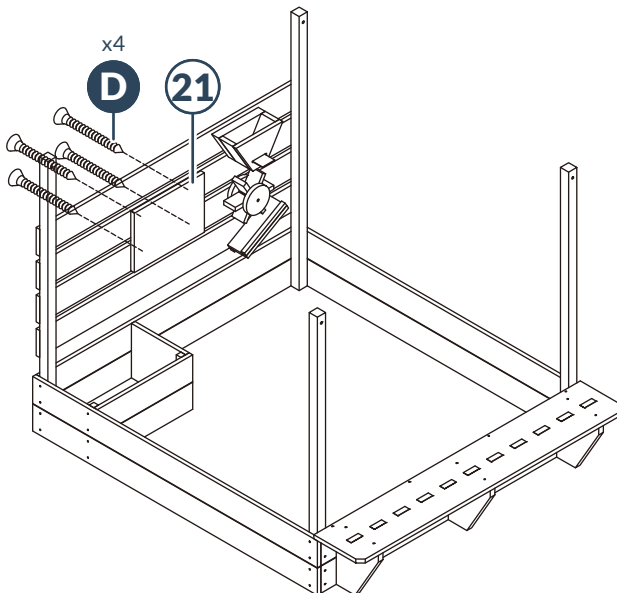

11 | Attach the part 21 chalkboard to the part 12&13 upper back panel with four part D screws.