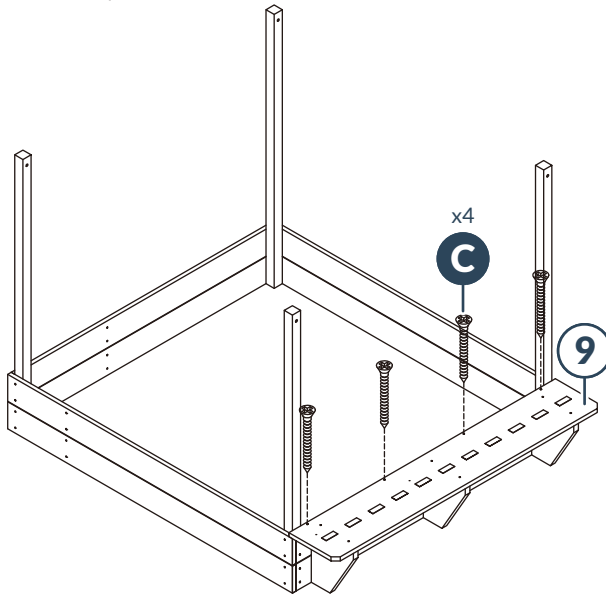

TOOLS REQUIRED

HARDWARE

PARTS

25 ROOF

26 SAND SCREEN

PRODUCT ASSEMBLY

1 Attach two part 2 lower back panel to two part 6 post with eight part B screws.

2 Attach two part 1 bench panels to two part 5 post with eight part B screws.

3 Attach three part 10 bench support to the part 1 bench panels with twelve part B screws.

4

Attach the two assembled sandbox sides to two **part 3** side panels and two **part 4** side panels with sixteen **part B** screws.

5

Attach the **part 9** bench seat to the **part 1** bench panels with four **part C** screws.

6 | Secure the **part 9** bench seat to the **part 10** bench supports with six **part B** screws.

7 | Attach the **part 7** sink side frame to the **part 8** sink front frame with four **part C** screws. Then attach the assembled sink frame to the **part 2&3** side panels with eight **part C** screws.

8

2-PERSON ASSEMBLY: Attach the part 11-14 upper back panels into the designated slots, then secure them with sixteen part B screws.

9

Attach the part 15 sand spiral to part 12 upper back panel with one part I screw & nut set.