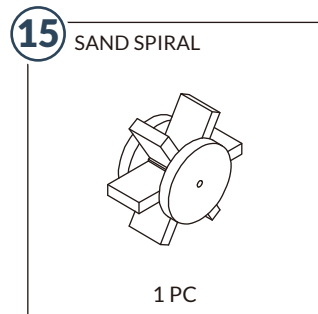

TOOLS REQUIRED

HARDWARE

PARTS

25 ROOF

26 SAND SCREEN

PRODUCT ASSEMBLY

1 Attach two part 2 lower back panel to two part 6 post with eight part B screws.

2 Attach two part 1 bench panels to two part 5 post with eight part B screws.