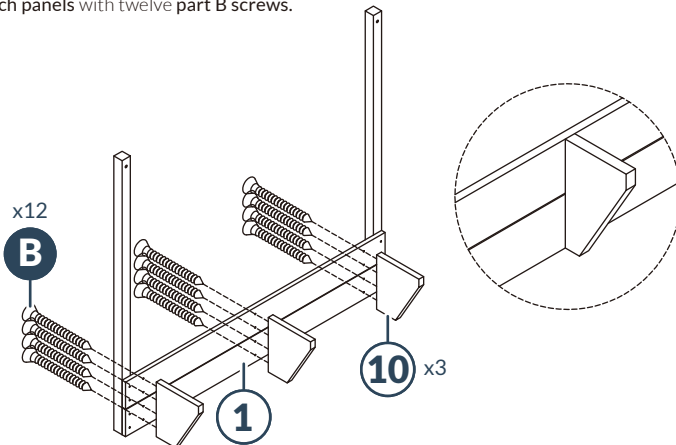

TOOLS REQUIRED

HARDWARE

PARTS

25 ROOF

26 SAND SCREEN

PRODUCT ASSEMBLY

1 Attach two part 2 lower back panel to two part 6 post with eight part B screws.

2 Attach two part 1 bench panels to two part 5 post with eight part B screws.

3 Attach three part 10 bench support to the part 1 bench panels with twelve part B screws.

4

Attach the two assembled sandbox sides to two **part 3** side panels and two **part 4** side panels with sixteen **part B** screws.

5

Attach the **part 9** bench seat to the **part 1** bench panels with four **part C** screws.

6 | Secure the **part 9** bench seat to the **part 10** bench supports with six **part B** screws.

7 | Attach the **part 7** sink side frame to the **part 8** sink front frame with four **part C** screws. Then attach the assembled sink frame to the **part 2&3** side panels with eight **part C** screws.