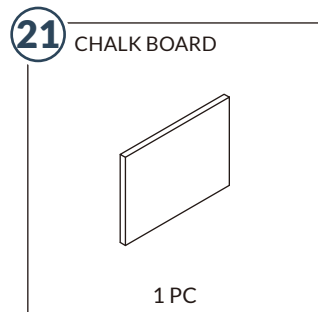

TOOLS REQUIRED

HARDWARE

PARTS

25 ROOF

26 SAND SCREEN

PRODUCT ASSEMBLY

1 Attach two part 2 lower back panel to two part 6 post with eight part B screws.

2 Attach two part 1 bench panels to two part 5 post with eight part B screws.