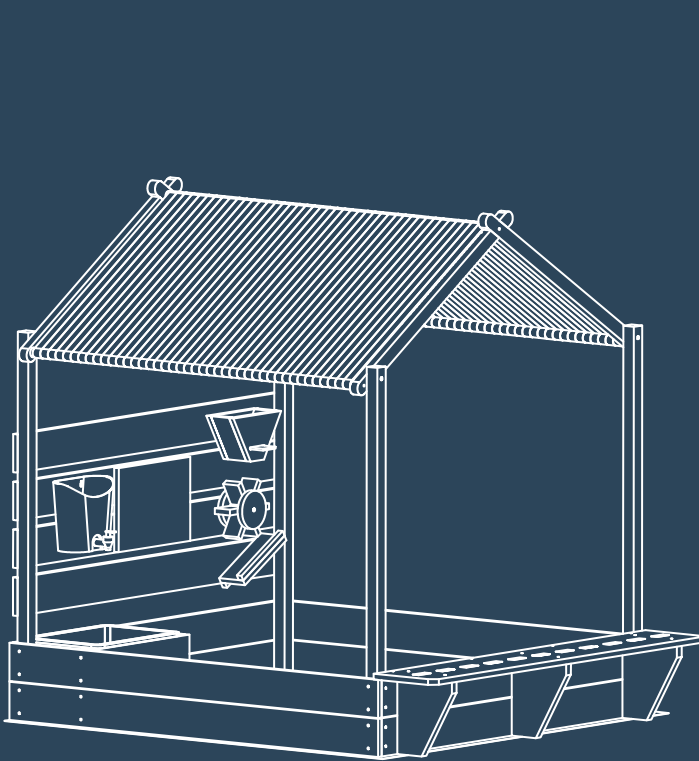

INSTRUCTION MANUAL

Deluxe Sandbox Playhouse