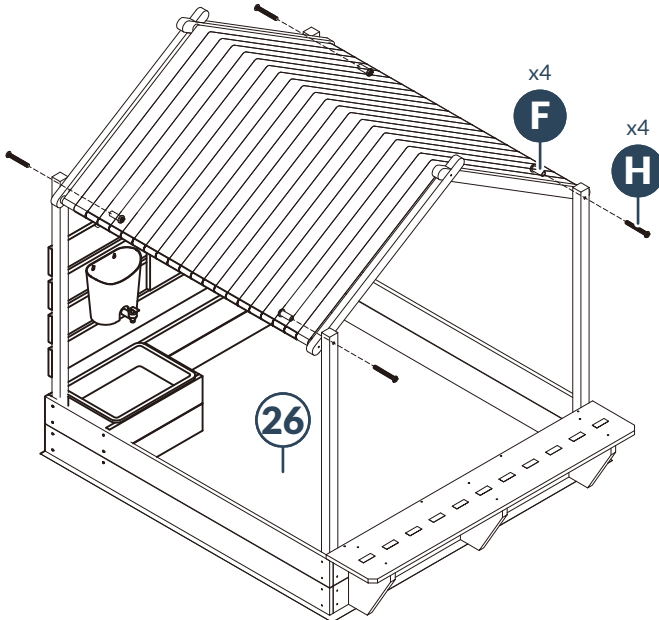

15

2-PERSON ASSEMBLY: Place sandbox on the **part 26** sand screen.

Attach the assembled roof to the post with four **part H** screws and four **part F** socket barrel nuts.