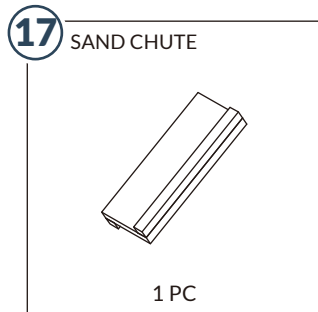

TOOLS REQUIRED

HARDWARE

PARTS

25 ROOF

26 SAND SCREEN

PRODUCT ASSEMBLY

1 Attach two part 2 lower back panel to two part 6 post with eight part B screws.

2 Attach two part 1 bench panels to two part 5 post with eight part B screws.