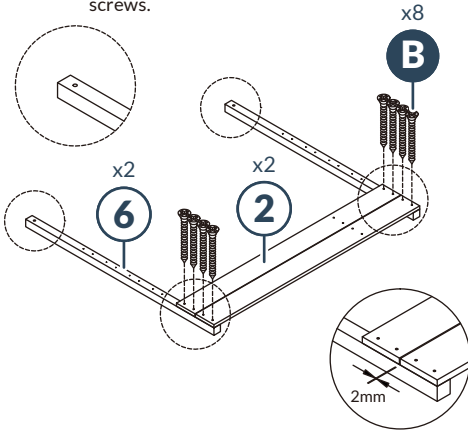

TOOLS REQUIRED

HARDWARE

PARTS

25 ROOF

26 SAND SCREEN

PRODUCT ASSEMBLY

1 Attach two part 2 lower back panel to two part 6 post with eight part B screws.

2 Attach two part 1 bench panels to two part 5 post with eight part B screws.

3 Attach three part 10 bench support to the part 1 bench panels with twelve part B screws.

4

Attach the two assembled sandbox sides to two **part 3** side panels and two **part 4** side panels with sixteen **part B** screws.

5

Attach the **part 9** bench seat to the **part 1** bench panels with four **part C** screws.

6 | Secure the **part 9** bench seat to the **part 10** bench supports with six **part B** screws.

7 | Attach the **part 7** sink side frame to the **part 8** sink front frame with four **part C** screws. Then attach the assembled sink frame to the **part 2&3** side panels with eight **part C** screws.