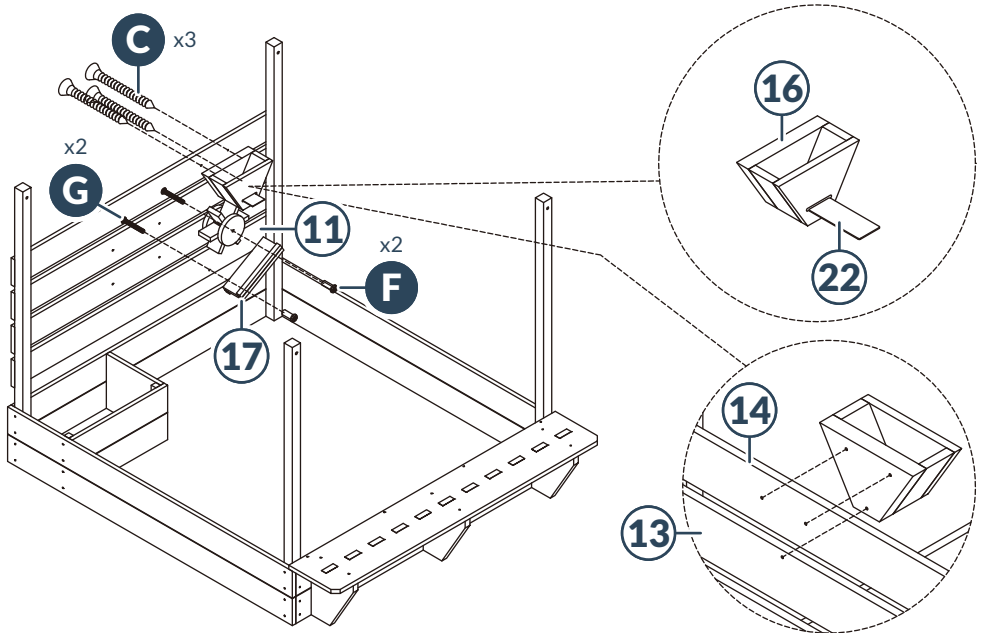

3 Attach three part 10 bench support to the part 1 bench panels with twelve part B screws.

4

Attach the two assembled sandbox sides to two **part 3** side panels and two **part 4** side panels with sixteen **part B** screws.

5

Attach the **part 9** bench seat to the **part 1** bench panels with four **part C** screws.

6 | Secure the **part 9** bench seat to the **part 10** bench supports with six **part B** screws.

7 | Attach the **part 7** sink side frame to the **part 8** sink front frame with four **part C** screws. Then attach the assembled sink frame to the **part 2&3** side panels with eight **part C** screws.

8

2-PERSON ASSEMBLY: Attach the part 11-14 upper back panels into the designated slots, then secure them with sixteen part B screws.

9

Attach the part 15 sand spiral to part 12 upper back panel with one part I screw & nut set.

10 | Insert part 22 sand guide tray into the part 16 sand funnel, then attach the funnel to the part 13 & 14 upper back panels with three part C screws. Attach the part 17 sand chute to the part 11 upper back panel with two part G screws and two part F socket barrel nuts.