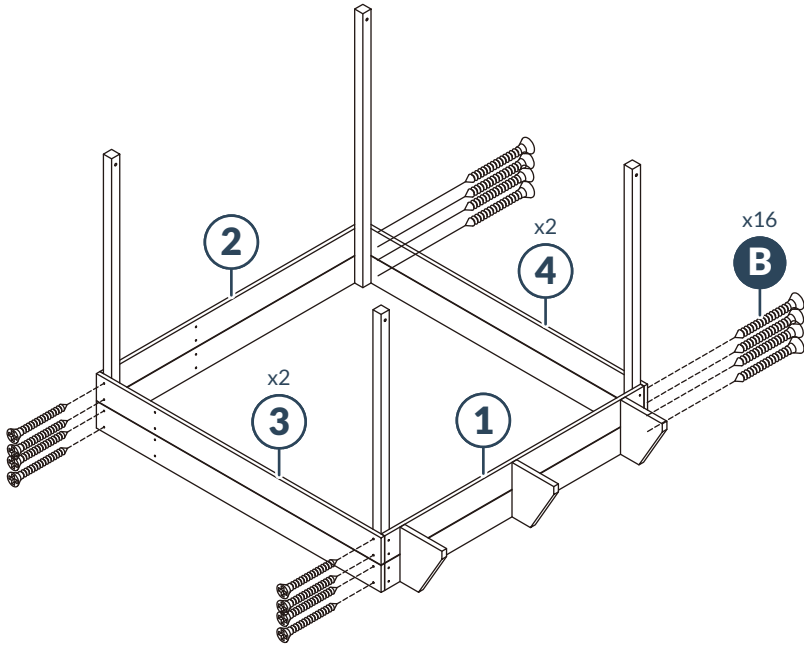

TOOLS REQUIRED

HARDWARE

PARTS

25 ROOF

26 SAND SCREEN

PRODUCT ASSEMBLY

1 Attach two part 2 lower back panel to two part 6 post with eight part B screws.

2 Attach two part 1 bench panels to two part 5 post with eight part B screws.

3 Attach three part 10 bench support to the part 1 bench panels with twelve part B screws.

4

Attach the two assembled sandbox sides to two **part 3** side panels and two **part 4** side panels with sixteen **part B** screws.

5

Attach the **part 9** bench seat to the **part 1** bench panels with four **part C** screws.

6 | Secure the **part 9** bench seat to the **part 10** bench supports with six **part B** screws.

7 | Attach the **part 7** sink side frame to the **part 8** sink front frame with four **part C** screws. Then attach the assembled sink frame to the **part 2&3** side panels with eight **part C** screws.