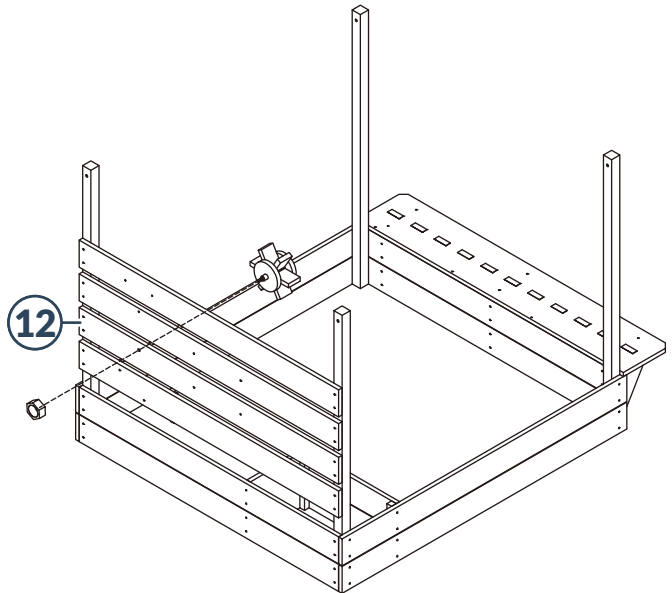

3 Attach three part 10 bench support to the part 1 bench panels with twelve part B screws.

4

Attach the two assembled sandbox sides to two **part 3** side panels and two **part 4** side panels with sixteen **part B** screws.

5

Attach the **part 9** bench seat to the **part 1** bench panels with four **part C** screws.

6 | Secure the **part 9** bench seat to the **part 10** bench supports with six **part B** screws.

7 | Attach the **part 7** sink side frame to the **part 8** sink front frame with four **part C** screws. Then attach the assembled sink frame to the **part 2&3** side panels with eight **part C** screws.

8

2-PERSON ASSEMBLY: Attach the part 11-14 upper back panels into the designated slots, then secure them with sixteen part B screws.

9

Attach the part 15 sand spiral to part 12 upper back panel with one part I screw & nut set.