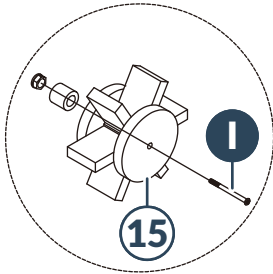

9

Attach the part 15 sand spiral to part 12 upper back panel with one part I screw & nut set.