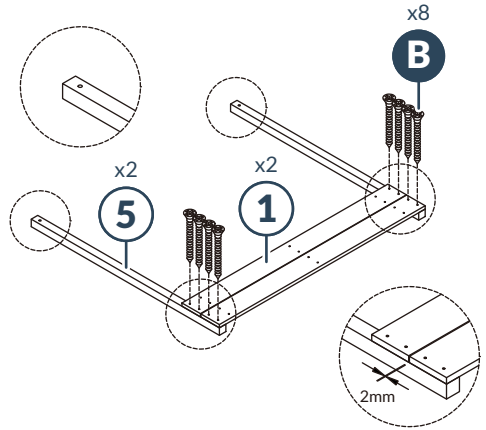

TOOLS REQUIRED

HARDWARE

PARTS

25 ROOF

26 SAND SCREEN

PRODUCT ASSEMBLY

1 Attach two part 2 lower back panel to two part 6 post with eight part B screws.

2 Attach two part 1 bench panels to two part 5 post with eight part B screws.

3 Attach three part 10 bench support to the part 1 bench panels with twelve part B screws.

4

Attach the two assembled sandbox sides to two **part 3** side panels and two **part 4** side panels with sixteen **part B** screws.

5

Attach the **part 9** bench seat to the **part 1** bench panels with four **part C** screws.

6 | Secure the **part 9** bench seat to the **part 10** bench supports with six **part B** screws.

7 | Attach the **part 7** sink side frame to the **part 8** sink front frame with four **part C** screws. Then attach the assembled sink frame to the **part 2&3** side panels with eight **part C** screws.