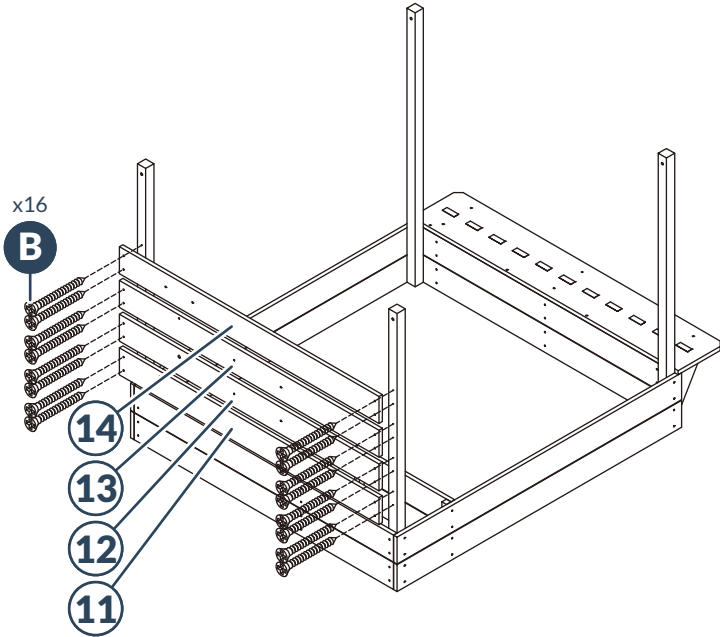

3 Attach three part 10 bench support to the part 1 bench panels with twelve part B screws.

4

Attach the two assembled sandbox sides to two **part 3** side panels and two **part 4** side panels with sixteen **part B** screws.

5

Attach the **part 9** bench seat to the **part 1** bench panels with four **part C** screws.

6 | Secure the **part 9** bench seat to the **part 10** bench supports with six **part B** screws.

7 | Attach the **part 7** sink side frame to the **part 8** sink front frame with four **part C** screws. Then attach the assembled sink frame to the **part 2&3** side panels with eight **part C** screws.

8

2-PERSON ASSEMBLY: Attach the part 11-14 upper back panels into the designated slots, then secure them with sixteen part B screws.

9

Attach the part 15 sand spiral to part 12 upper back panel with one part I screw & nut set.