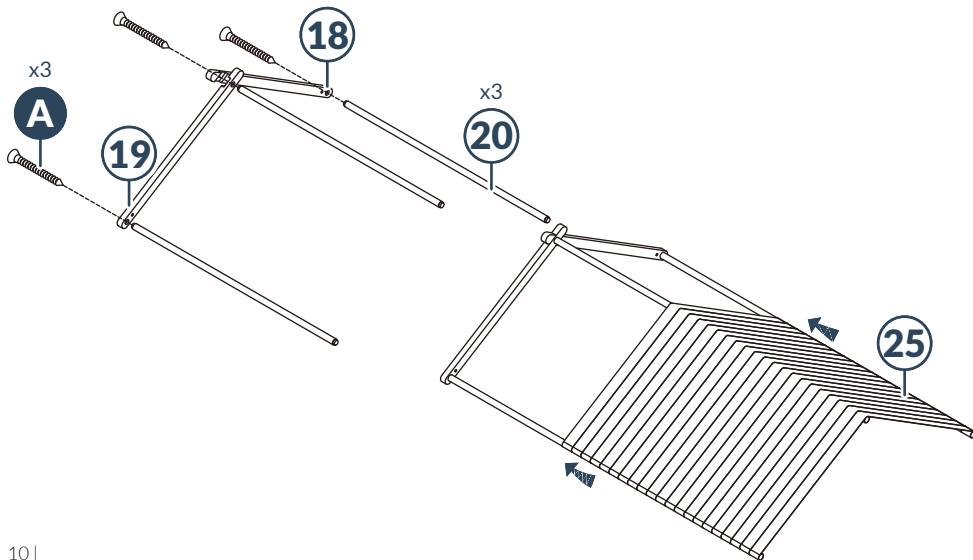

11 | Attach the part 21 chalkboard to the part 12&13 upper back panel with four part D screws.

12

Assemble the **part 23 faucet bucket**, then attach it to **part 13 upper back panel** with two **part E screws**.
Insert the **part 24 plastic sink** into the assembled sink frame.

13

Assemble one **part 18&19 roof frames**, then attach three **part 20 roof supports** with three **part A screws**.
Slide the **part 25 roof** onto the assembled roof frame.

14

Assemble another **part 18&19** roof frames, then attach it with three **part A** screws.