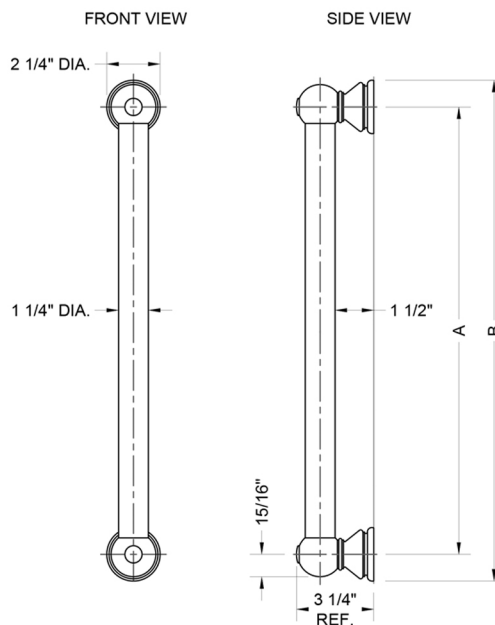

32" G30 Straight Grab Bar

Model #: G30-32-

FEATURES:

- Grab bars are ADA compliant when installed properly
- All brass construction, fully polished & plated
- Style options to complement all collections
- Optional handshower sliders and toilet paper/washcloth holders can be added only upon initial order
- *NOTE: GRAB BARS OVER 32" REQUIRE A MIDDLE POST
- All grab bars can be custom sized. Contact JACLO for pricing & availability

SPECIFICATION DRAWING:

BRASS LUXURY GRAB BAR			
PART. #	DESCRIPTION	A	B
G30-12-XX	12" CENTER TO CENTER	12"	14 1/4"
G30-16-XX	16" CENTER TO CENTER	16"	18 1/4"
G30-18-XX	18" CENTER TO CENTER	18"	20 1/4"
G30-24-XX	24" CENTER TO CENTER	24"	26 1/4"
G30-32-XX	32" CENTER TO CENTER	32"	34 1/4"
*NOTE: GRAB BARS OVER 32" REQUIRE A MIDDLE POST			
G30-36-XX	36" CENTER TO CENTER	36"	38 1/4"
G30-42-XX	42" CENTER TO CENTER	42"	44 1/4"
G30-48-XX	48" CENTER TO CENTER	48"	50 1/4"
G30-60-XX	60" CENTER TO CENTER	60"	62 1/4"