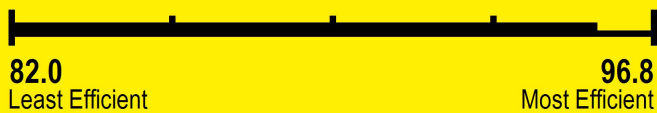

U.S. Government

Federal law prohibits removal of this label before consumer purchase.

ENERGYGUIDE

Boiler
Water
Natural Gas, Propane Gas

RINNAI
Model (I120S) REB-A3500FF-US

Efficiency Rating (AFUE)*

95.5

Range of Similar Models
* Annual Fuel Utilization Efficiency