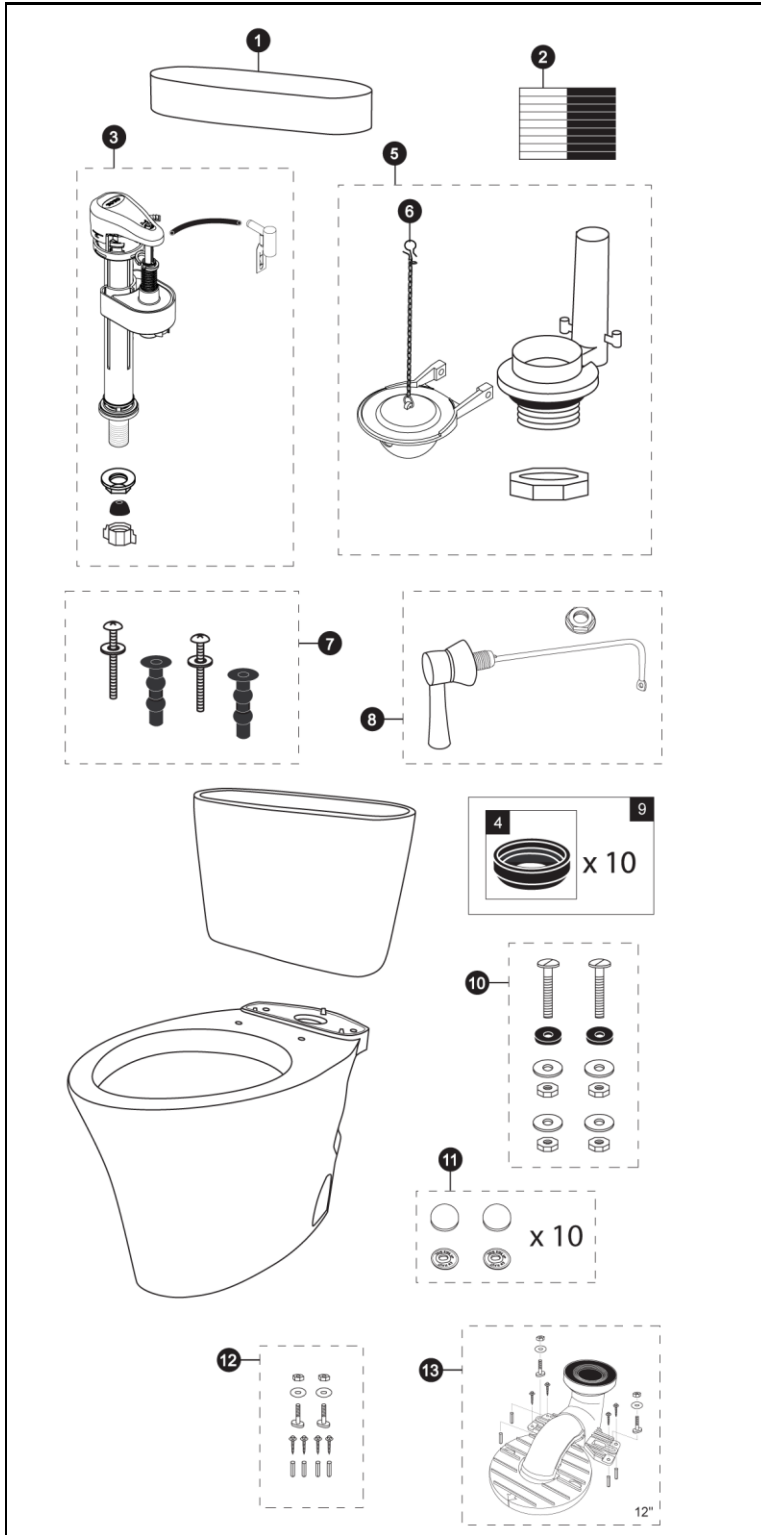

CST794EF
ST794E
CT794EF

Nexus® 1.28 Gpf Toilet, Elongated, E-Max®, 12" Modular Rough-In, Universal Height

Item	Part	Description
1	TCU794CR#01	Tank Lid w/ Velcro Tape - Cotton
	TCU794CR#03	Tank Lid w/ Velcro Tape - Bone
	TCU794CR#11	Tank Lid w/ Velcro Tape - Colonial White
	TCU794CR#12	Tank Lid w/ Velcro Tape - Sedona Beige
	TCU794CR#51	Tank Lid w/ Velcro Tape - Ebony
2	THU107	Velcro Tape
3	TSU53A	Fill Valve
4	9BU024E	Tank to Bowl Gasket
5	THU252P-3A	Flush Valve
6	THU499S	Flapper w/ Chain
7	THU651N	Top Mounting Seat Hardware
8	THU164#CP	Trip Lever - Chrome Plated
	THU164#BN	Trip Lever - Brushed Nickel
	THU164#PN	Trip Lever - Polished Nickel
	THU164#PB	Trip Lever - Polished Brass
9	THU131	3" Tank to Bowl Gaskets (10 pieces)
10	TSU01D	Tank Mounting Kit
11	THU048#01	Bolt Cap Sets - Cotton (20 pieces)
	THU048#03	Bolt Cap Sets - Bone (20 pieces)
	THU048#51	Bolt Cap Sets - Ebony (20 pieces)
12	THU021	UniFit Mounting Set
13	TSU02W.12	UniFit - 12" Rough-In

Note:

Product Number Explanations

Two-Piece Toilet	Tank	Bowl
(CST) Gravity Type Toilet	(ST) Tank	(CT) Bowl
(794) Model	(794) Model	(794) Model
(E) E-Max®	(E) E-Max®	(E) E-Max®
(F) Universal Height		(F) Universal Height

Actual Product may vary slightly from illustration.