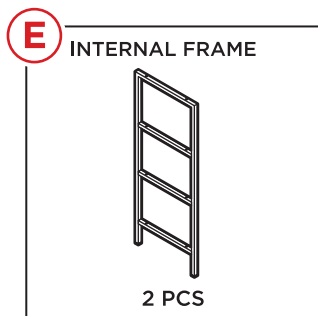

## HARDWARE

1

FRAMING  
SCREWS

28 PCS

## PARTS