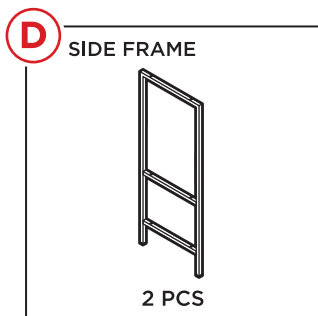

## HARDWARE

1

FRAMING  
SCREWS

28 PCS

## PARTS