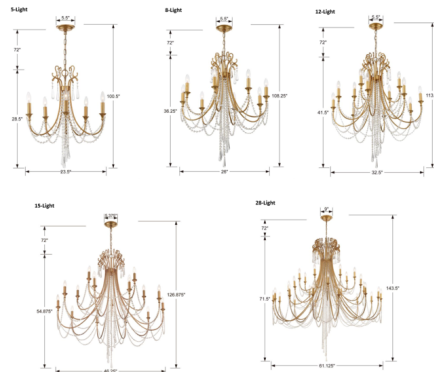

Description

The Arcadia Chandelier will make a beautiful, glamorous and eye catching statement. Features hand-cut Clear Crystal jewels draped from the Antique Silver or Antique Gold finished frame. Available with five, eight, twelve, fifteen, or twenty-eight lights. UL, cUL, and CSA listed.

Shown in antique silver / hand-cut crystal

Specifications

COLOR	Hand-Cut Crystal
BODY FINISH	Antique Silver
WATTAGE	60W
DIMMER	Standard 120V
DIMENSIONS	32.5"W x 41.5"H
BULB NOT INCLUDED	12 x B11/Candelabra (E12)/5W/120V LED
OTHER BULB OPTIONS	12 x B10/Candelabra (E12)/120V LED 12 x B10/Candelabra (E12)/60W/120V Incandescent
COUNTRY OF ORIGIN	China