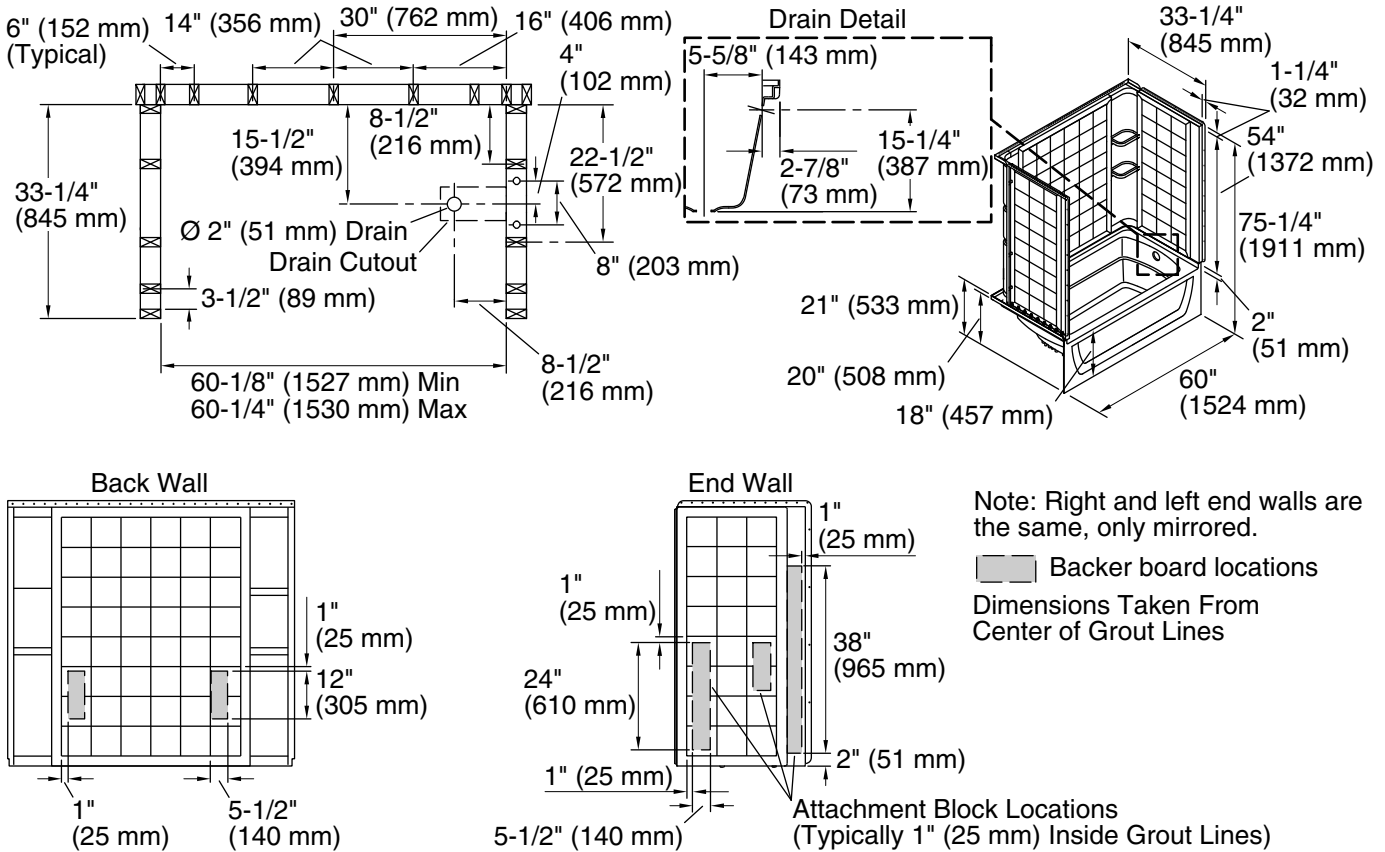

K-23726 Drain treatment

Included Components

- 71124106 60" x 32" Vikrell® bath/shower wall set with Aging in Place backerboards
- 71121120 60" x 32" Vikrell® bath, right drain

Codes/Standards

- CSA B45.5/IAPMO Z124
- ASTM E162
- ASTM E662
- HUD, UM Bulletin 73

For the most current Specification Sheet, go to www.sterlingplumbing.com.

3-31-2025 00:37 - US/CA

Ensemble™ Tile
60" x 32" Vikrell® bath/shower with Aging in Place
backerboards, right drain
71120126

Technical Information

All product dimensions are nominal.

Drain location:	Right
Basin area, bottom:	42" x 20" (1067 mm x 508 mm)
Basin area, top:	54" x 26" (1372 mm x 660 mm)
Water depth:	13-3/4" (349 mm)
Water capacity:	55 gal (208.2 L)
Minimum flat for door:	3" (76 mm)
Maximum door height:	55-1/2" (1410 mm)
Maximum door width:	57-11/16" (1465 mm)