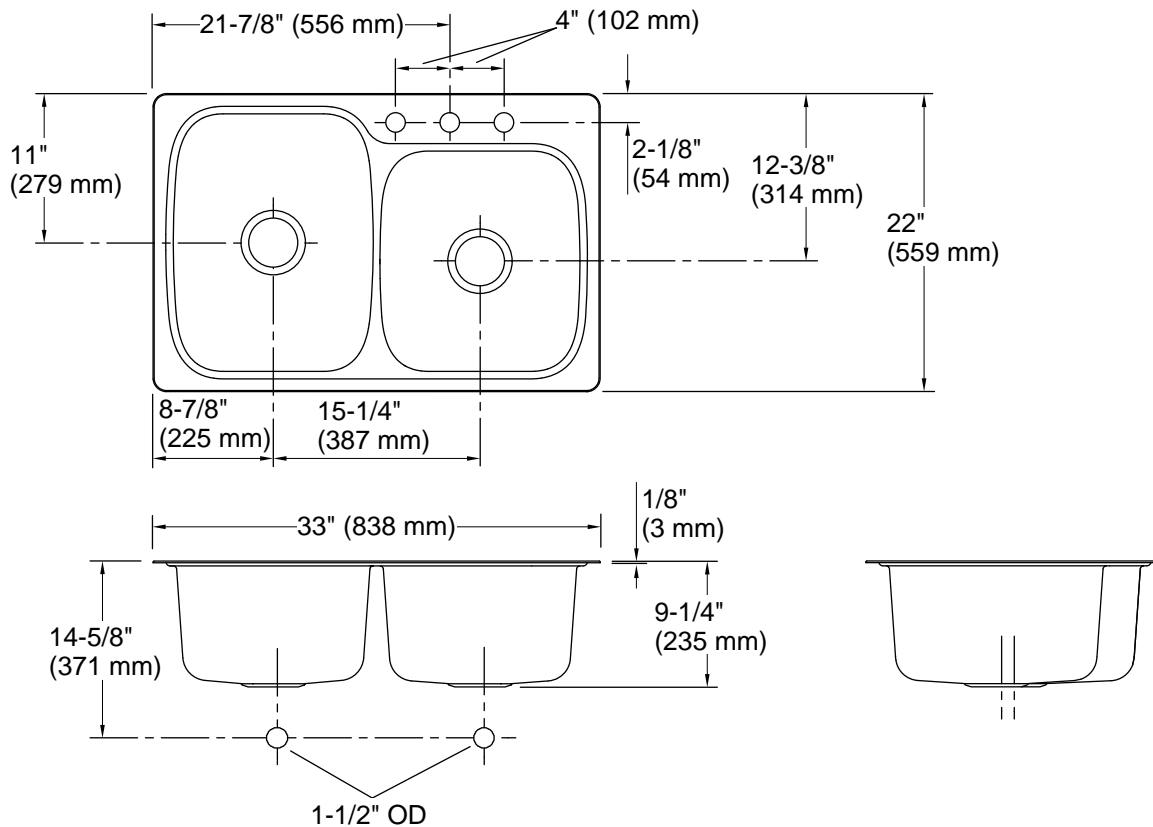

Verse™
33" top-/undermount double-bowl kitchen sink
K-75791-3

Features

- 36" minimum base cabinet width
- Large/medium bowls
- 9" (229 mm) depth provides generous workspace
- Three faucet holes
- Includes installation hardware

Technical Information

All product dimensions are nominal.

Basin configuration: Large Bowl on Left

Min. base cabinet width: 36" (914 mm)

Bowl area (Right): Length: 14-3/16" (360 mm)
 Width: 15-11/16" (398 mm)
 Bowl depth: 9" (229 mm)
 Water depth: 9" (229 mm)

Bowl area (Left): Length: 14-3/16" (360 mm)
 Width: 18-7/16" (468 mm)
 Bowl depth: 9" (229 mm)
 Water depth: 9" (229 mm)

Number of deck holes: 3

Faucet hole(s): 1-7/16" (37 mm)

Soap/Lotion hole: 1-7/16" (37 mm)

Drain hole: 3-3/4" (94 mm)

Template: 1263722-7, required, included

Notes

Install this product according to the installation instructions.