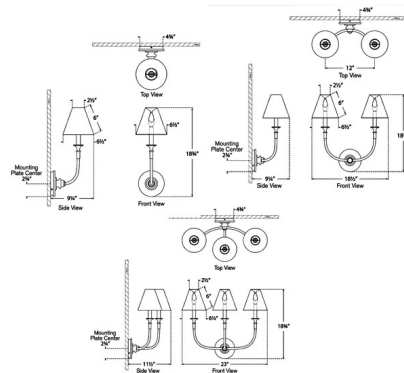

By Visual Comfort Signature

Description

The Piaf Wall Sconce brings a clean, airy feel to your interior space. The steel frame is accented with decorative hubs and topped with conical linen shades that cast warm shadows across your room.

Shown in aged iron / white linen

Specifications

COLOR White Linen
BODY FINISH Aged Iron
WATTAGE 6.5W
DIMMER Standard 120V
DIMENSIONS 6.5"W x 18.75"H x 9.25"D
BULB NOT INCLUDED 1 x B11/Candelabra (E12)/6.5W/120V LED