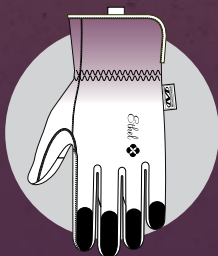

### GARDENING HAND PROTECTION

When you envision the day's projects and compile the necessary tools, don't forget the perfect pair of work gloves. Ethel Garden Utility gloves feature touchscreen capable synthetic leather palm material to protect your hands from cuts, scrapes and blisters while you work. With double stitching throughout, the Ethel Garden Utility is certain to become an integral part of your daily regime.

#### ELASTIC CUFF

Extended stretch-elastic cuff provides a secure fit to your wrist.

### FEATURES

1. Extended elastic cuff delivers a secure fit to your wrist.
2. Form-fitting TrekDry<sup>®</sup> material helps keep hands cool and comfortable while you work.
3. Touchscreen capable synthetic leather keep you connected.
4. Pinched fingertip construction repositions vulnerable seams for added fingertip durability.
5. Two-piece palm design eliminates material bunching when working with hand tools.