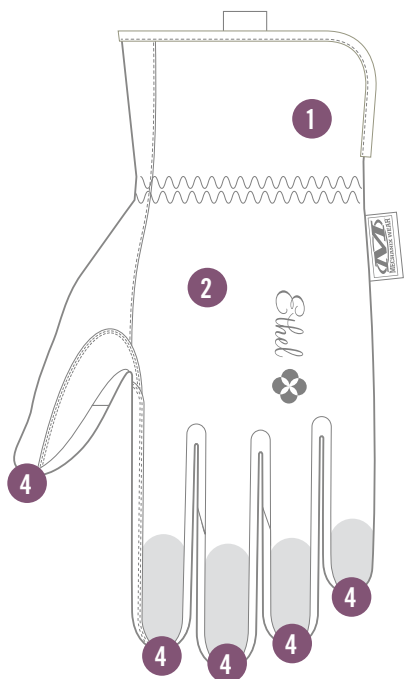

#### ELASTIC CUFF

Extended stretch-elastic cuff provides a secure fit to your wrist.

#### TOUCHSCREEN CAPABLE

Durable synthetic leather palm protection infused with touchscreen technology.

### FEATURES

1. Extended elastic cuff delivers a secure fit to your wrist.
2. Form-fitting TrekDry<sup>®</sup> material helps keep hands cool and comfortable while you work.
3. Touchscreen capable synthetic leather keep you connected.
4. Pinched fingertip construction repositions vulnerable seams for added fingertip durability.
5. Two-piece palm design eliminates material bunching when working with hand tools.