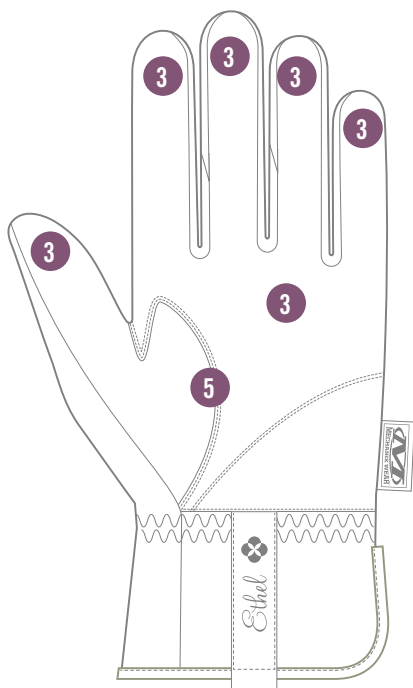

#### ELASTIC CUFF

Extended stretch-elastic cuff provides a secure fit to your wrist.

### FEATURES

1. Extended elastic cuff delivers a secure fit to your wrist.
2. Form-fitting TrekDry<sup>®</sup> material helps keep hands cool and comfortable while you work.
3. Touchscreen capable synthetic leather keep you connected.
4. Pinched fingertip construction repositions vulnerable seams for added fingertip durability.
5. Two-piece palm design eliminates material bunching when working with hand tools.