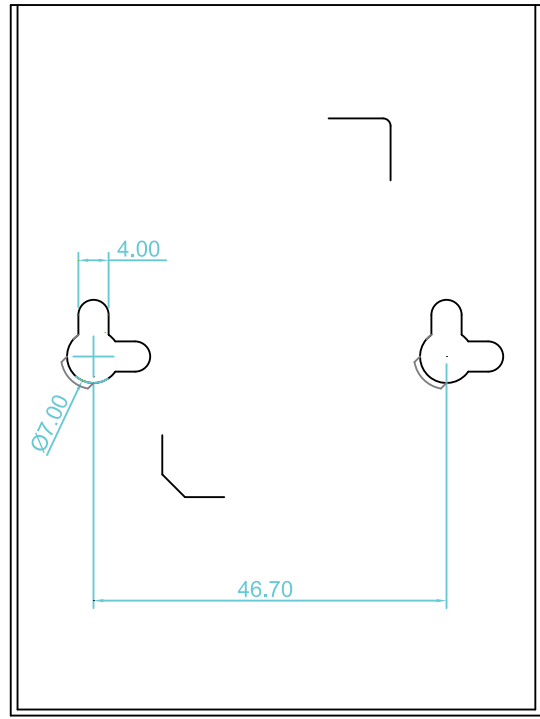

8 7 6 5 4 3 2 1

F
E
D
C
B
A

THIRD ANGLE PROJECTION			
GENERAL NOTES		PRODUCT ID	MCMGBSCSM10
DIMENSIONS ARE IN MM - DO NOT SCALE THIS DOCUMENT CONTAINS CONFIDENTIAL, PROPRIETARY INFORMATION THAT IS PROPERTY OF STARTECH.COM		DESCRIPTION	Gigabit Ethernet to SC Fiber Media Converter - 1000Base-LX - Single-mode - 10 km
		DO NOT SCALE SHEET: 1 OF: 1 UPLOAD DATE: 3/15/2024	

8 7 6 5 4 3 2 1