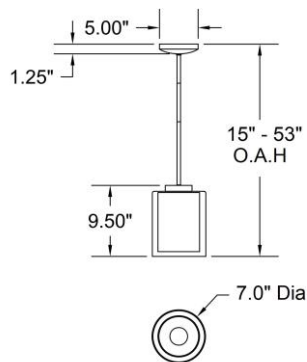

### PRODUCT MEASUREMENTS

FIXTURE**	BACKPLATE / CANOPY**
Length:	Length
Width:	Width:
Diameter 7"	Diameter: 5"
Height: 9.5"	Height: 1.25"
Extension:	
Overall Height: 15-53"	

Location: \_\_\_\_\_

Type: \_\_\_\_\_

Quantity: \_\_\_\_\_

Notes: \_\_\_\_\_

#### LINE DRAWING

#### IES FILE

In addition to Access Lighting's purchase and warranty terms and conditions, by signing below or placing an order, you agree that you are authorized to bind the entity placing any order and acknowledge the following: All of sizes and measurements are approximate and all images are for illustrative purposes only. In the event of an inconsistency, the "Product Measurements" section controls. There also may be slight differences in the colors and designs compared to the displayed and printed images.