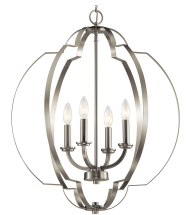

Housing/Glass

| | |
|------------------|-------|
| Primary Material | Steel |
| Shade Included | No |

Product/Ordering Information

| | |
|--------|--------------|
| SKU | 42139BK |
| Finish | Black |
| UPC | 783927565905 |

Finishes

- Black
- Brushed Nickel
- Natural Brass

ALSO IN THIS FAMILY

42138BK

42138NBR

42138NI

42140BK

42140NBR