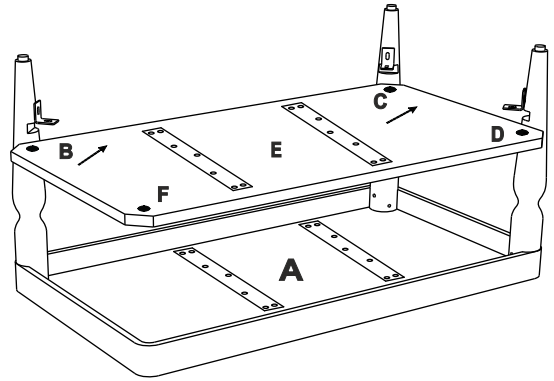

ASSEMBLY INSTRUCTIONS

ARDENTOWN COFFEE TABLE

PART LIST :-

NO.	DESCRIPTION	IMAGE	QTY
A	WOOD TOP		1
B	LEG		1
C	LEG		1
D	LEG		1
E	WOOD SHELF		1
F	LEG		1

HARDWARE LIST :-

NO.	DESCRIPTION	IMAGE	QTY
G	LONG ALLEN SCREWS		8
H	WASHERS		8
I	SMALL ALLEN SCREWS		4
J	ALLEN KEY		1

STEP:- 1

STEP:- 2

STEP:- 3

STEP:- 4 ASSEMBLED