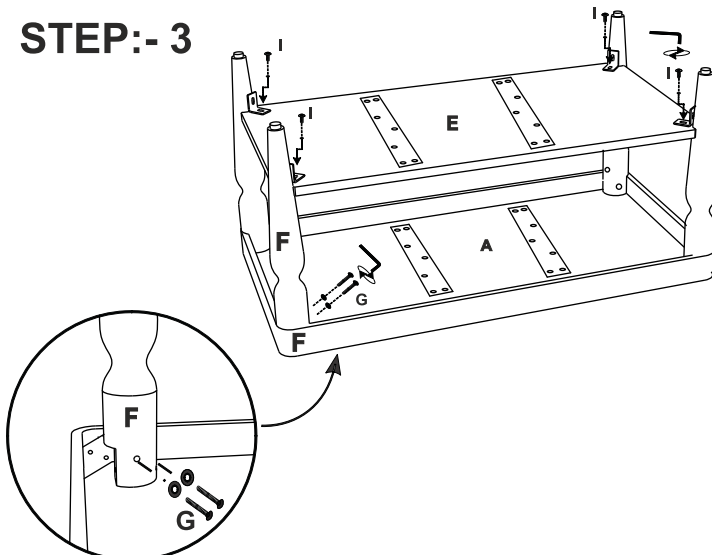

ASSEMBLY INSTRUCTIONS

ARDENTOWN COFFEE TABLE

PART LIST :-

NO.	DESCRIPTION	IMAGE	QTY
A	WOOD TOP		1
B	LEG		1
C	LEG		1
D	LEG		1
E	WOOD SHELF		1
F	LEG		1

HARDWARE LIST :-

NO.	DESCRIPTION	IMAGE	QTY
G	LONG ALLEN SCREWS		8
H	WASHERS		8
I	SMALL ALLEN SCREWS		4
J	ALLEN KEY		1

STEP:- 1

STEP:- 2

STEP:- 3

STEP:- 4 ASSEMBLED