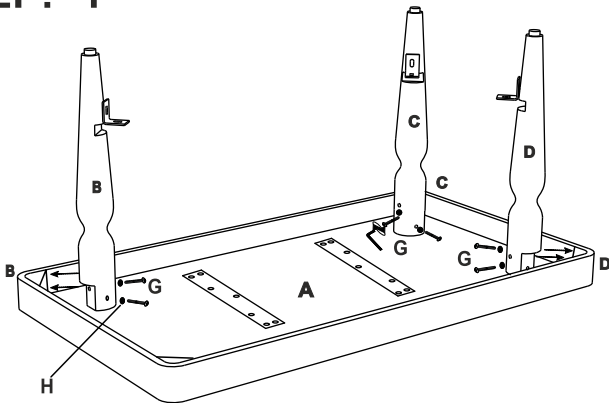

ASSEMBLY INSTRUCTIONS

ARDENTOWN COFFEE TABLE

PART LIST :-

NO.	DESCRIPTION	IMAGE	QTY
A	WOOD TOP		1
B	LEG		1
C	LEG		1
D	LEG		1
E	WOOD SHELF		1
F	LEG		1

HARDWARE LIST :-

NO.	DESCRIPTION	IMAGE	QTY
G	LONG ALLEN SCREWS		8
H	WASHERS		8
I	SMALL ALLEN SCREWS		4
J	ALLEN KEY		1

STEP:- 1

STEP:- 2

STEP:- 3

STEP:- 4 ASSEMBLED