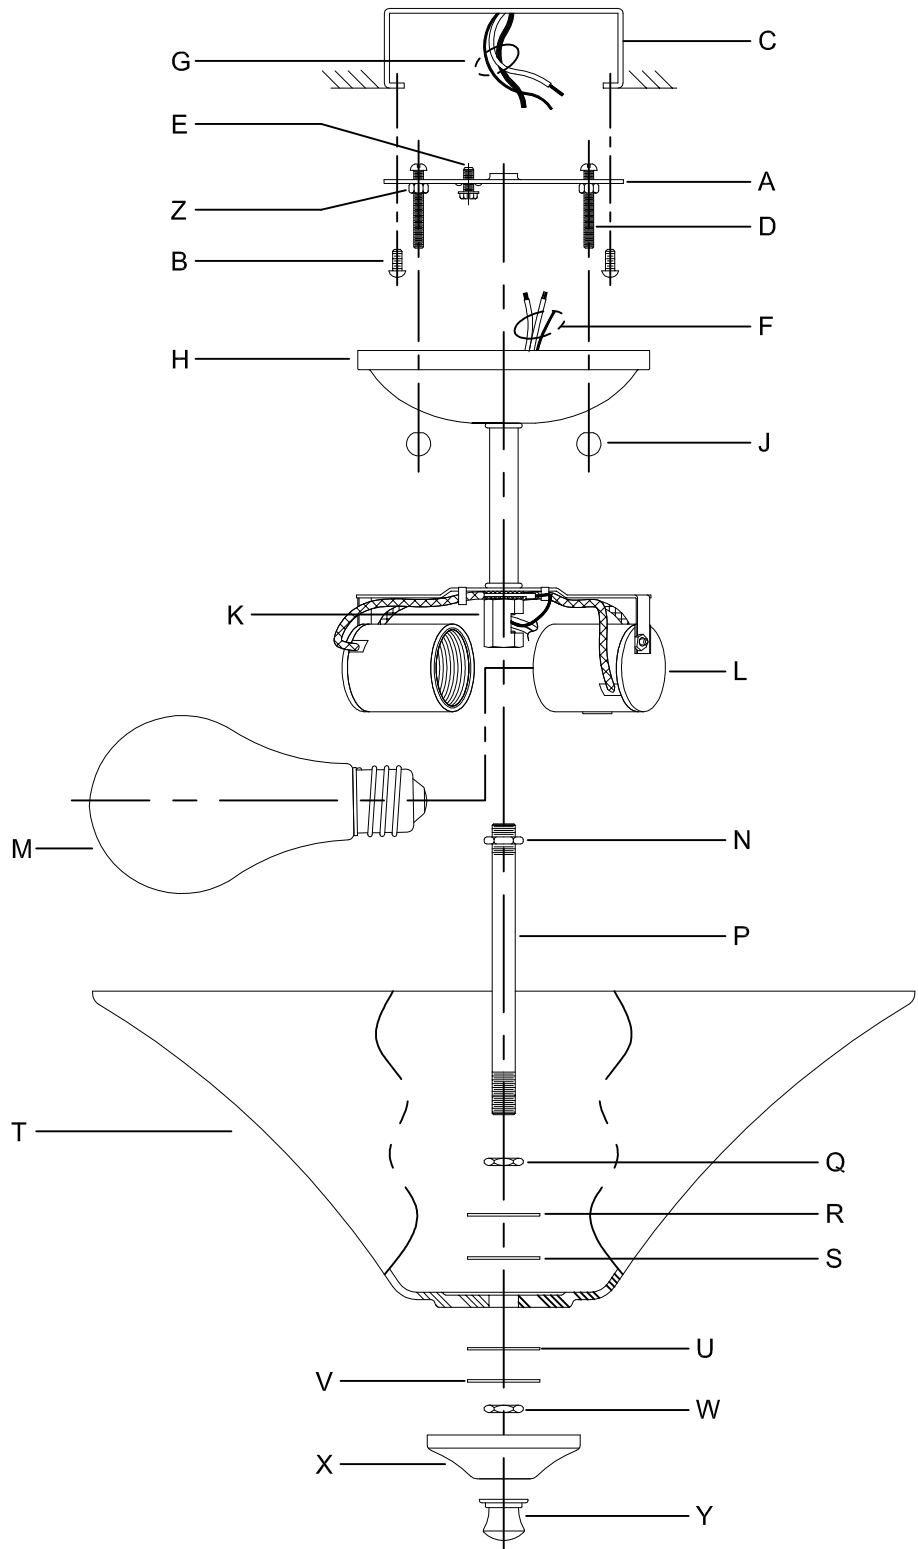

Assembly & Installation Instructions

CAUTION: Read instructions carefully and turn electricity off at main circuit breaker panel before beginning installation.

3855

WARNING - If any Special Control Devices are used with this Fixture, Follow the Instructions Carefully to assure full compliance with N.E.C. requirements. If there are any questions, contact a Qualified Electrical Contractor.

CAUTION - All glass is fragile, use care when handling Glass component(s) and or Lamp(s).

ASSEMBLY STEPS:

PASOS PARA ENSAMBLAR:

MODE D'ASSEMBLAGE:

1. D,E → A
2. Z → D
3. B,A → C
4. F → G 
5. H,J → D
6. N,P → K
7. M → L
8. Q,R,S → P
9. T → P
10. U,V,W → P
11. X,Y → P