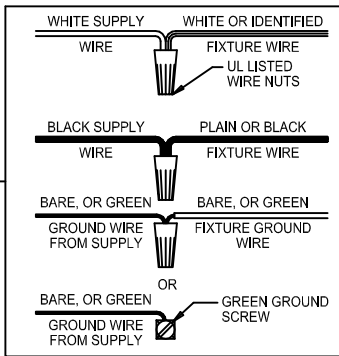

Assembly & Installation Instructions

CAUTION: Read instructions carefully and turn electricity off at main circuit breaker panel before beginning installation.

3855

WARNING - If any Special Control Devices are used with this Fixture, Follow the Instructions Carefully to assure full compliance with N.E.C. requirements. If there are any questions, contact a Qualified Electrical Contractor.

WARNING - This product contains chemicals known to the State of California to cause cancer, birth defects and /or other reproductive harm. Thoroughly wash hands after installing, handling, cleaning, or otherwise touching this product.

CAUTION - All glass is fragile, use care when handling Glass component(s) and or Lamp(s).

ASSEMBLY STEPS:

PASOS PARA ENSAMBLAR:

MODE D'ASSEMBLAGE:

1. D,E → A
2. Z → D
3. B,A → C
4. F → G 
5. H,J → D
6. N,P → K
7. M → L
8. Q,R,S → P
9. T → P
10. U,V,W → P
11. X,Y → P