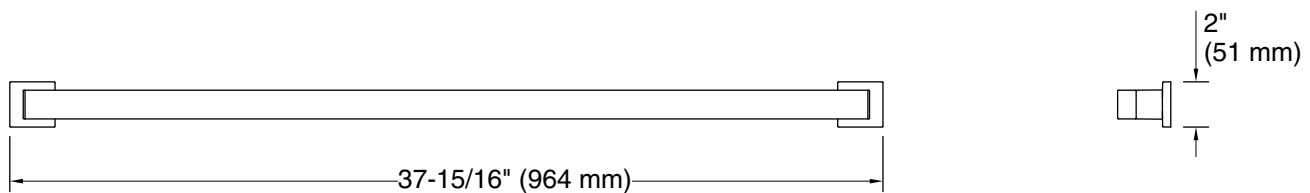

Features

- 36" (914 mm) bar
- Provides minimum 300 lb load capacity
- Coordinates with other products in the Square collection

Material

- Premium metal construction for durability and reliability
- KOHLER finishes resist corrosion and tarnishing

Technical Information

All product dimensions are nominal.

Material: Zinc, Stainless Steel

Notes

Install this product according to the installation instructions.

WARNING: Risk of personal injury. The wall plates on the grab bar must be mounted to a brace between the wall studs. This will ensure that the weight of the user is adequately supported.