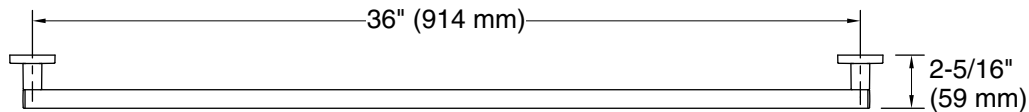

Technical Information

All product dimensions are nominal.

Material: Zinc, Stainless Steel

Notes

Install this product according to the installation instructions.

WARNING: Risk of personal injury. The wall plates on the grab bar must be mounted to a brace between the wall studs. This will ensure that the weight of the user is adequately supported.

ADA compliant when installed to the specific requirements of these regulations.