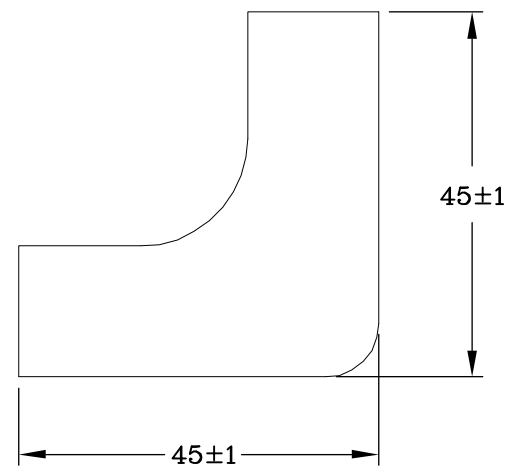

C

B

B

A

A

8 7 6 5 4 3 2 1

THIRD ANGLE PROJECTION

GENERAL NOTES

DIMENSIONS ARE IN MM - DO NOT SCALE

THIS DOCUMENT CONTAINS CONFIDENTIAL, PROPRIETARY INFORMATION THAT IS PROPERTY OF STARTECH.COM

StarTech.com

PRODUCT ID	CBMWWD3211I		
DESCRIPTION	20 Pack Cable Raceway Inside Corner Connectors for CBMWWD3211		
DO NOT SCALE	SHEET: 1 OF: 1	UPLOAD DATE: 3/25/2021	