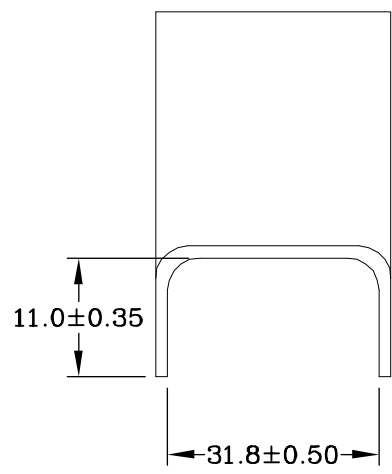

C

B

B

A

A

8 7 6 5 4 3 2 1

THIRD ANGLE PROJECTION

GENERAL NOTES

DIMENSIONS ARE IN MM - DO NOT SCALE

THIS DOCUMENT CONTAINS CONFIDENTIAL, PROPRIETARY INFORMATION THAT IS PROPERTY OF STARTECH.COM

StarTech.com

PRODUCT ID	CBMWWD3211I		
DESCRIPTION	20 Pack Cable Raceway Inside Corner Connectors for CBMWWD3211		
DO NOT SCALE	SHEET: 1 OF: 1	UPLOAD DATE: 3/25/2021	