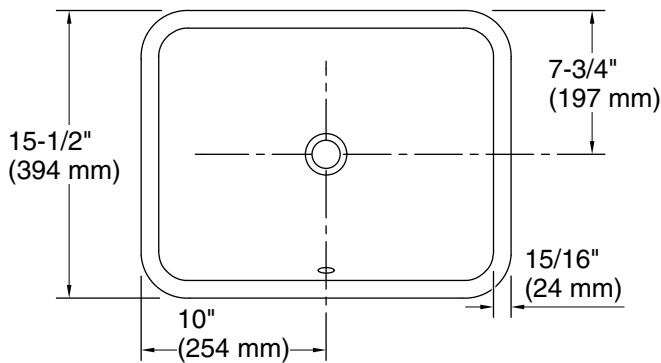

10-21-2024 22:38 - US/CA

THE BOLD LOOK
OF **KOHLER**®

Recommended ADA Installation

Technical Information

All product dimensions are nominal.

- Basin configuration: Single Bowl
 Bowl area (Only): Length: 17-5/16" (440 mm)
 Width: 13" (330 mm)
 Bowl depth: 5-5/16" (135 mm)
 With overflow: Yes