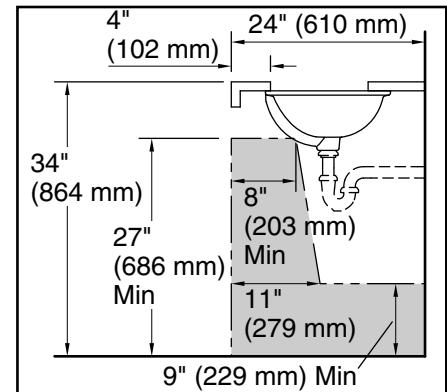

10-21-2024 22:38 - US/CA

THE BOLD LOOK
OF **KOHLER**®

Recommended ADA Installation

Technical Information

All product dimensions are nominal.

- Basin configuration: Single Bowl
 Bowl area (Only): Length: 17-5/16" (440 mm)
 Width: 13" (330 mm)
 Bowl depth: 5-5/16" (135 mm)
 With overflow: Yes