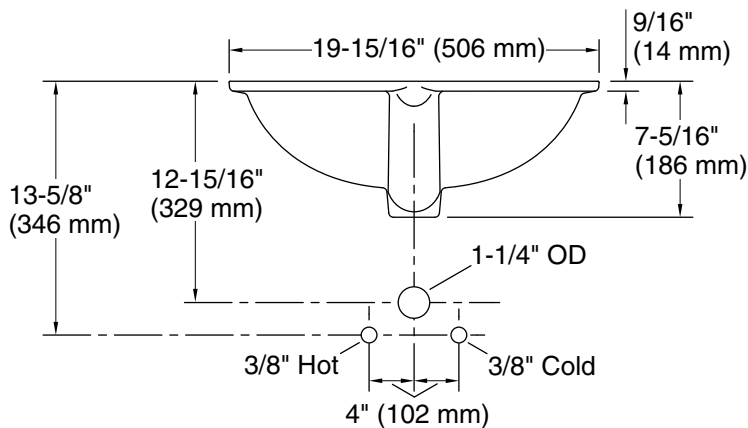

10-21-2024 22:38 - US/CA

THE BOLD LOOK
OF **KOHLER**®

Recommended ADA Installation

Technical Information

All product dimensions are nominal.

- Basin configuration: Single Bowl
 Bowl area (Only): Length: 17-5/16" (440 mm)
 Width: 13" (330 mm)
 Bowl depth: 5-5/16" (135 mm)
 With overflow: Yes