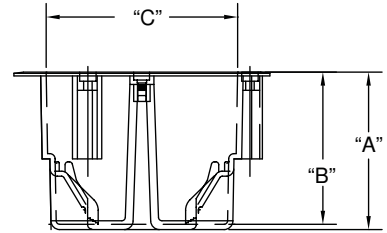

EZ Box® Round Old Work Residential Box

Four knockouts
 3 EZ Mount retainers
 2 hour fire rated
 Maximum fixture weight = 6 pounds
 Not suitable for fixture support or ceiling fan installation.

18 Cubic Inch

Part Number	Carton Quantity	"A"	"B"	"C"	"D"	"E"	"F"
EZ18CO	100	2.680	5.600	3.250	3.500	2.750	4.400

Dimensions are nominal

Four knockouts
 3 EZ Mount retainers
 2 hour fire rated
 Maximum fixture weight = 6 pounds
 Not suitable for fixture support or ceiling fan installation.

18 Cubic Inch with Ground Lug

Part Number	Carton Quantity	"A"	"B"	"C"	"D"	"E"	"F"	"G"
EZ18COG	100	2.680	5.600	3.250	3.500	2.750	4.400	.500

Dimensions are nominal