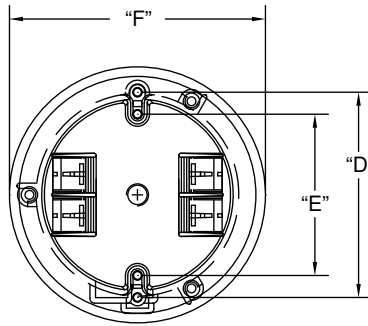

EZ Box® Round Old Work Residential Box

Four knockouts
 3 EZ Mount retainers
 2 hour fire rated
 Maximum fixture weight = 6 pounds
 Not suitable for fixture support or ceiling fan installation.

18 Cubic Inch

Part Number	Carton Quantity	"A"	"B"	"C"	"D"	"E"	"F"
EZ18CO	100	2.680	5.600	3.250	3.500	2.750	4.400

Dimensions are nominal

Four knockouts
 3 EZ Mount retainers
 2 hour fire rated
 Maximum fixture weight = 6 pounds
 Not suitable for fixture support or ceiling fan installation.

18 Cubic Inch with Ground Lug

Part Number	Carton Quantity	"A"	"B"	"C"	"D"	"E"	"F"	"G"
EZ18COG	100	2.680	5.600	3.250	3.500	2.750	4.400	.500

Dimensions are nominal