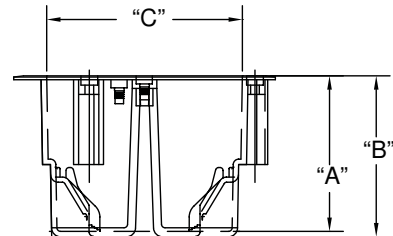

EZ Box® Round Old Work Residential Box

Four knockouts
 3 EZ Mount retainers
 2 hour fire rated
 Maximum fixture weight = 6 pounds
 Not suitable for fixture support or ceiling fan installation.

18 Cubic Inch

Part Number	Carton Quantity	"A"	"B"	"C"	"D"	"E"	"F"
EZ18CO	100	2.680	5.600	3.250	3.500	2.750	4.400

Dimensions are nominal

Four knockouts
 3 EZ Mount retainers
 2 hour fire rated
 Maximum fixture weight = 6 pounds
 Not suitable for fixture support or ceiling fan installation.

18 Cubic Inch with Ground Lug

Part Number	Carton Quantity	"A"	"B"	"C"	"D"	"E"	"F"	"G"
EZ18COG	100	2.680	5.600	3.250	3.500	2.750	4.400	.500

Dimensions are nominal