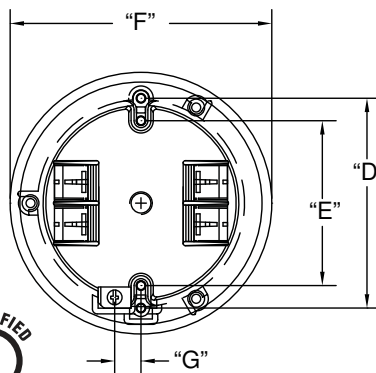

EZ Box® Round Old Work Residential Box

Four knockouts
 3 EZ Mount retainers
 2 hour fire rated
 Maximum fixture weight = 6 pounds
 Not suitable for fixture support or ceiling fan installation.

18 Cubic Inch

Part Number	Carton Quantity	"A"	"B"	"C"	"D"	"E"	"F"
EZ18CO	100	2.680	5.600	3.250	3.500	2.750	4.400

Dimensions are nominal

Four knockouts
 3 EZ Mount retainers
 2 hour fire rated
 Maximum fixture weight = 6 pounds
 Not suitable for fixture support or ceiling fan installation.

18 Cubic Inch with Ground Lug

Part Number	Carton Quantity	"A"	"B"	"C"	"D"	"E"	"F"	"G"
EZ18COG	100	2.680	5.600	3.250	3.500	2.750	4.400	.500

Dimensions are nominal