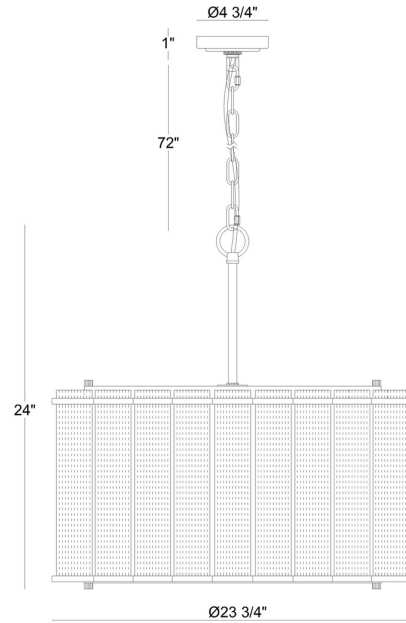

Glasbury, Chandelier, 6-Light, 24", Gold, Ribbed Glass

Item No.
47239-012

JOB NAME:

DATE:

TYPE:

COMMENTS:

LIGHT INFORMATION

Light Type Bulb

Bulb Socket E12

Bulb Shape B10

Bulb Included No

CRI

Delivered Lumens

Colour Temperature (Kelvin) N/A

Average Hours LED (L70)

Number of Lights 6

Light Direction Ambient

Dimming Method Triac/Elv

Output Voltage 120

Current Type AC

LIGHT INFORMATION (CONT'D.)

Light Wattage 60

Total Wattage 360

DIMENSIONS & WEIGHT

Product Width (In) 24

Product Height (In) 12.5

Product Ext (In)

Product Diameter (In) 24

Product Weight (Lbs) 32.4

Product Length (In)

INSTALLATION

Mounting Type J-Box