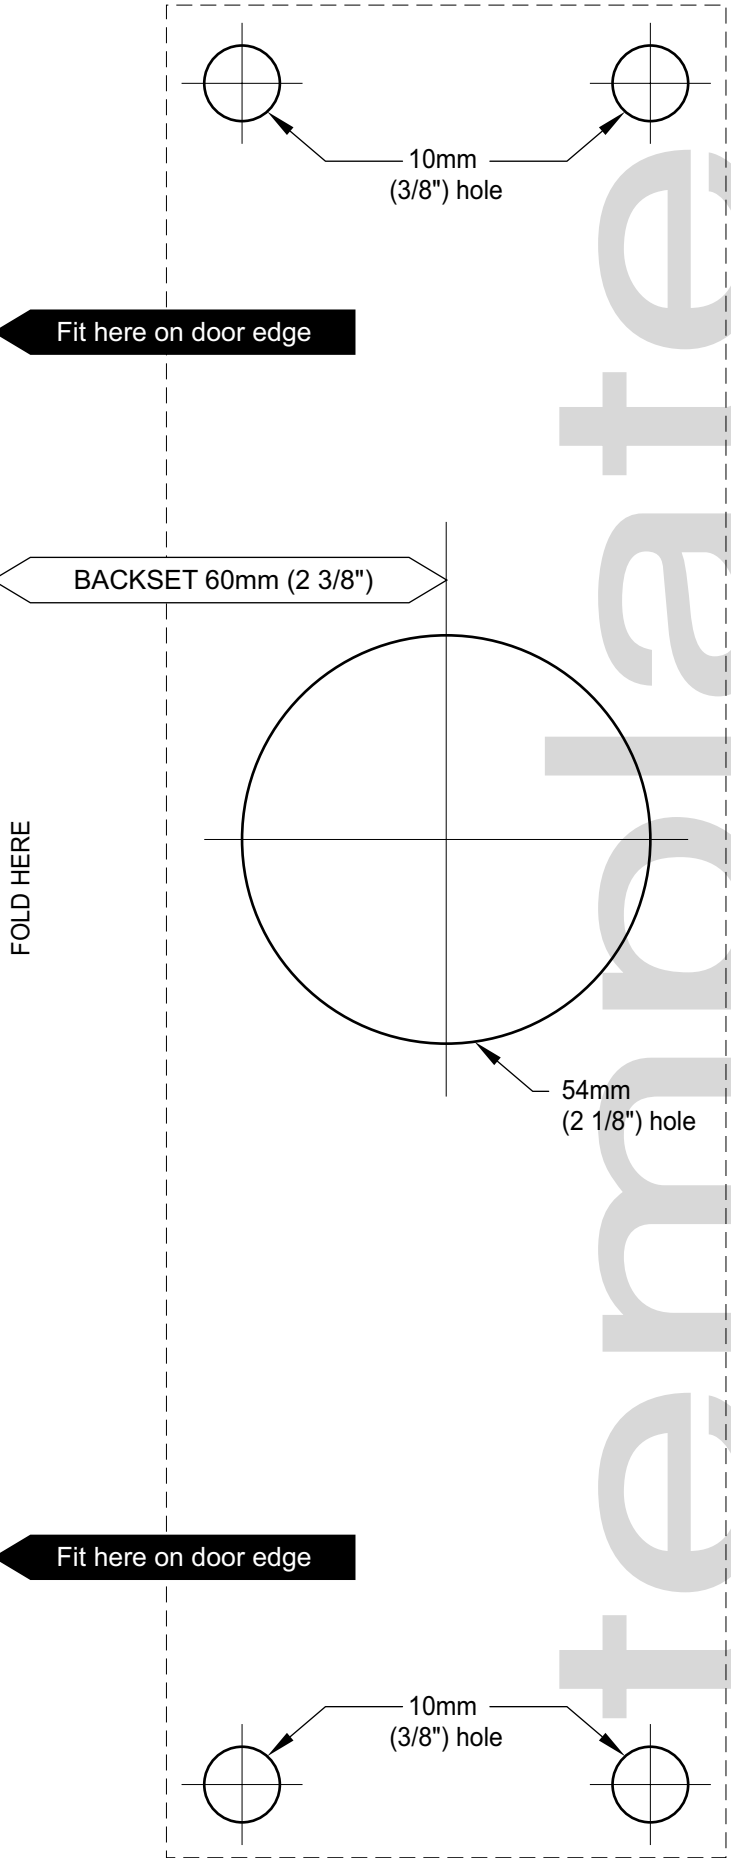

Installation template for Gainsborough Trilock Eclipse Dummy

Suits 35mm to 45mm door thicknesses

Gainsborough

TRILOCK™
BY GAINSBOROUGH

FOLD HERE

Fit here on door edge

Fit here on door edge

PAIT 156
NOV '12

Gainsborough

TRILOCK™
BY GAINSBOROUGH

PAIT 156
NOV '12

Installation template for Gainsborough Trilock Eclipse Dummy
Suits 35mm to 45mm door thicknesses