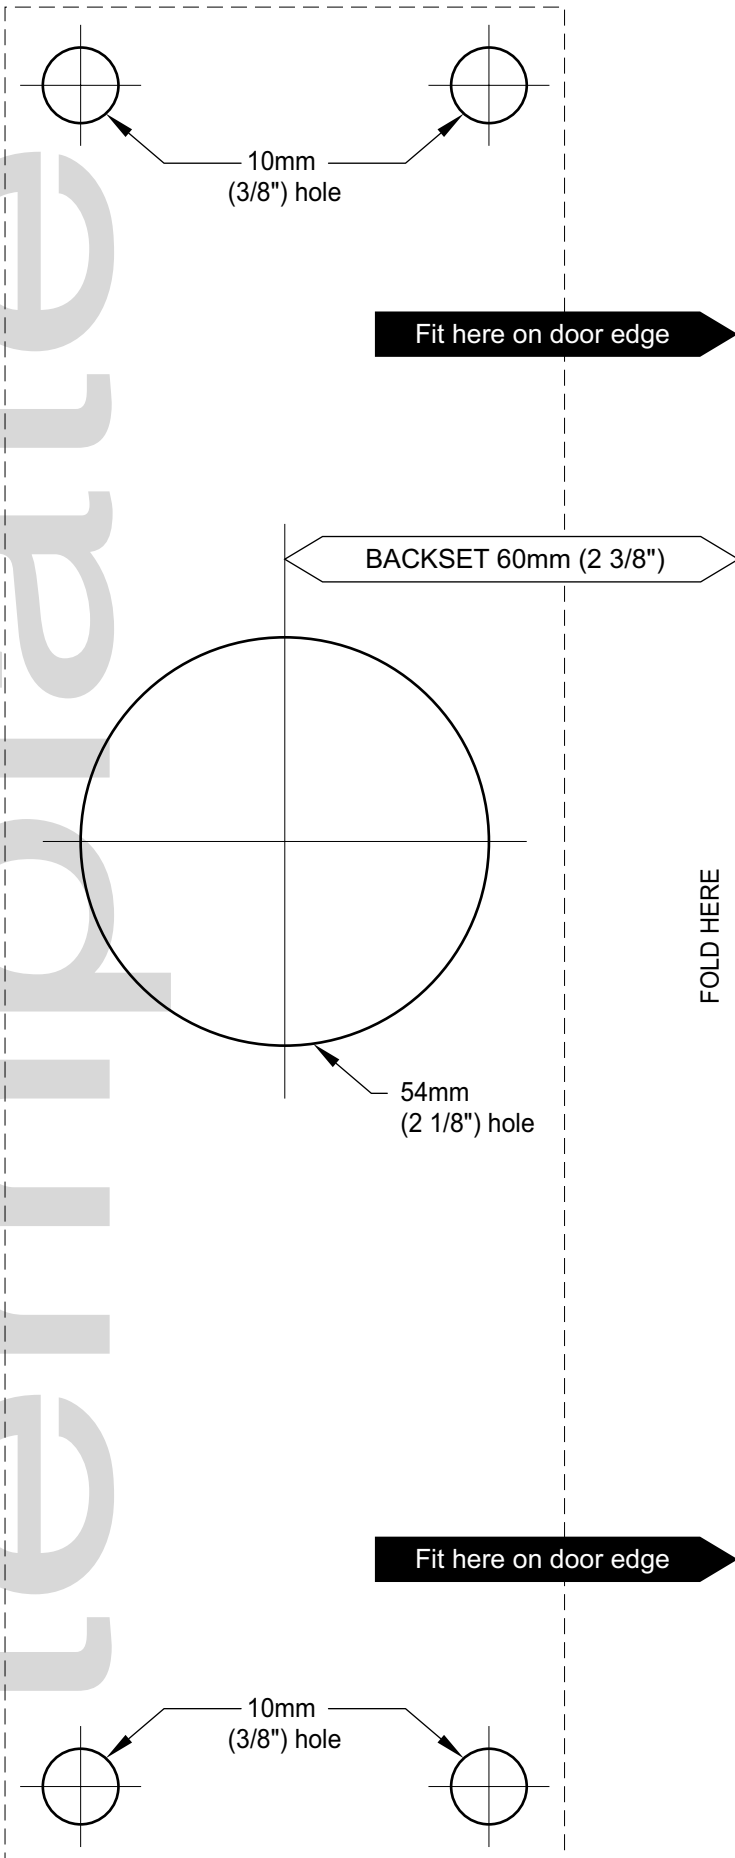

Installation template for Gainsborough Trilock Eclipse Dummy

Suits 35mm to 45mm door thicknesses

Gainsborough

TRILOCK™
BY GAINSBOROUGH

FOLD HERE

Fit here on door edge

Fit here on door edge

PAIT 156
NOV '12

Gainsborough

TRILOCK™
BY GAINSBOROUGH

PAIT 156
NOV '12

Installation template for Gainsborough Trilock Eclipse Dummy
Suits 35mm to 45mm door thicknesses