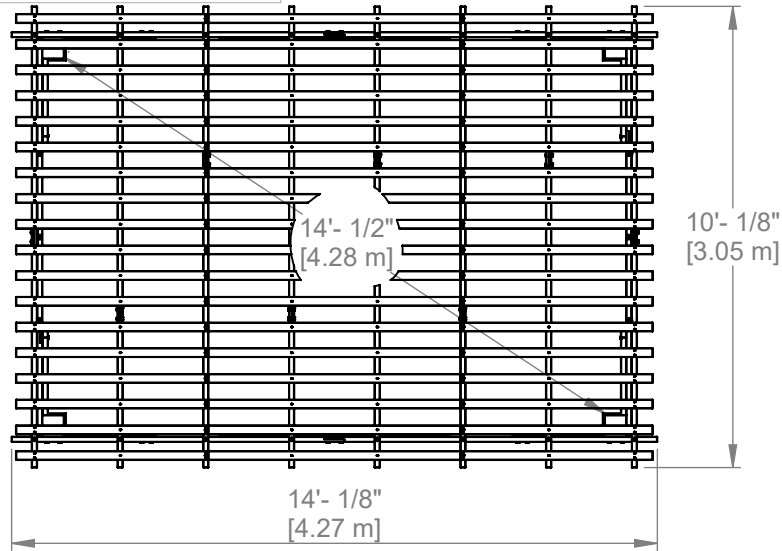

Part Number 2305014 DELRAY 14x10 PERGOLA FOOTPRINT

SHEET 1 OF 1

SIZE

Backyard Discovery
 3305 Airport Drive Pittsburg, KS. 66762
www.backyarddiscovery.com

This drawing and its contents are the property of Backyard Discovery issued in strict confidence and shall not without the prior written permission of the above stated company, be reproduced, copied, or used for any purpose whatsoever except the manufacture of articles for Backyard Discovery. This drawing is loaned and subject to return upon demand.

TOLERANCES UNLESS OTHERWISE SPECIFIED
 (UNITS: mm)
 GENERAL = +1 -0
 X.X = ±0.5mm
 ANGULAR = ±0.5°

FINISH
 SCALE NONE
 DATE 12/17/2021
 DRAWN BY LR

DESCRIPTION
DELRAY 14x10 PERGOLA FOOTPRINT

PART NUMBER
 2305014