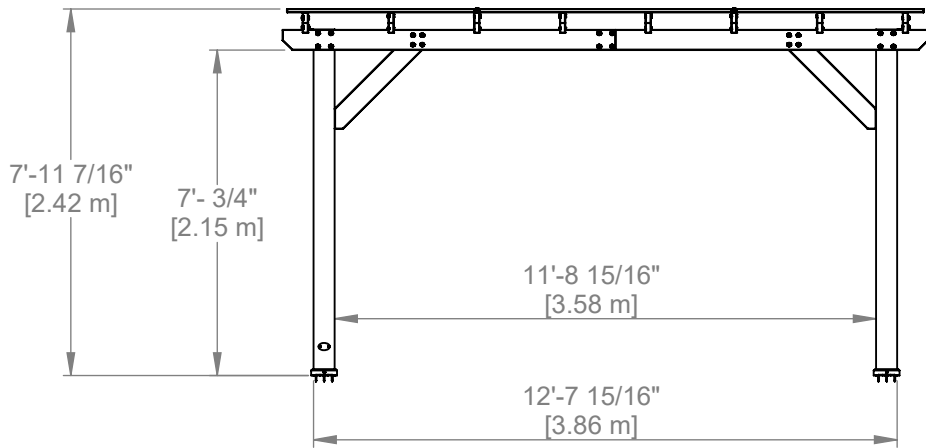

Part Number 2305014 DELRAY 14x10 PERGOLA FOOTPRINT

SHEET 1 OF 1

SIZE

Backyard Discovery
 3305 Airport Drive Pittsburg, KS. 66762
www.backyarddiscovery.com

This drawing and its contents are the property of Backyard Discovery issued in strict confidence and shall not without the prior written permission of the above stated company, be reproduced, copied, or used for any purpose whatsoever except the manufacture of articles for Backyard Discovery. This drawing is loaned and subject to return upon demand.

TOLERANCES UNLESS OTHERWISE SPECIFIED
 (UNITS: mm)
 GENERAL = +1 -0
 X.X = ±0.5mm
 ANGULAR = ±0.5°

FINISH
 SCALE NONE
 DATE 12/17/2021
 DRAWN BY LR

DESCRIPTION
DELRAY 14x10 PERGOLA FOOTPRINT

PART NUMBER
 2305014