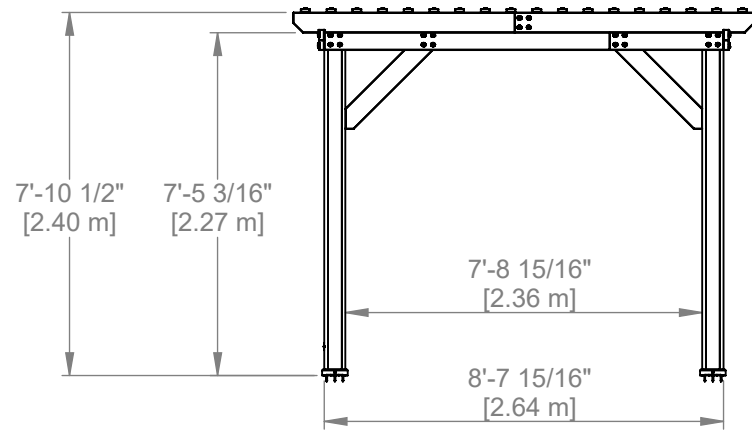

Part Number 2305014 DELRAY 14x10 PERGOLA FOOTPRINT

SHEET 1 OF 1

SIZE

Backyard Discovery
 3305 Airport Drive Pittsburg, KS. 66762
www.backyarddiscovery.com

This drawing and its contents are the property of Backyard Discovery issued in strict confidence and shall not without the prior written permission of the above stated company, be reproduced, copied, or used for any purpose whatsoever except the manufacture of articles for Backyard Discovery. This drawing is loaned and subject to return upon demand.

TOLERANCES UNLESS OTHERWISE SPECIFIED
 (UNITS: mm)
 GENERAL = +1 -0
 X.X = ±0.5mm
 ANGULAR = ±0.5°

FINISH
 SCALE NONE
 DATE 12/17/2021
 DRAWN BY LR

DESCRIPTION
DELRAY 14x10 PERGOLA FOOTPRINT

PART NUMBER
 2305014