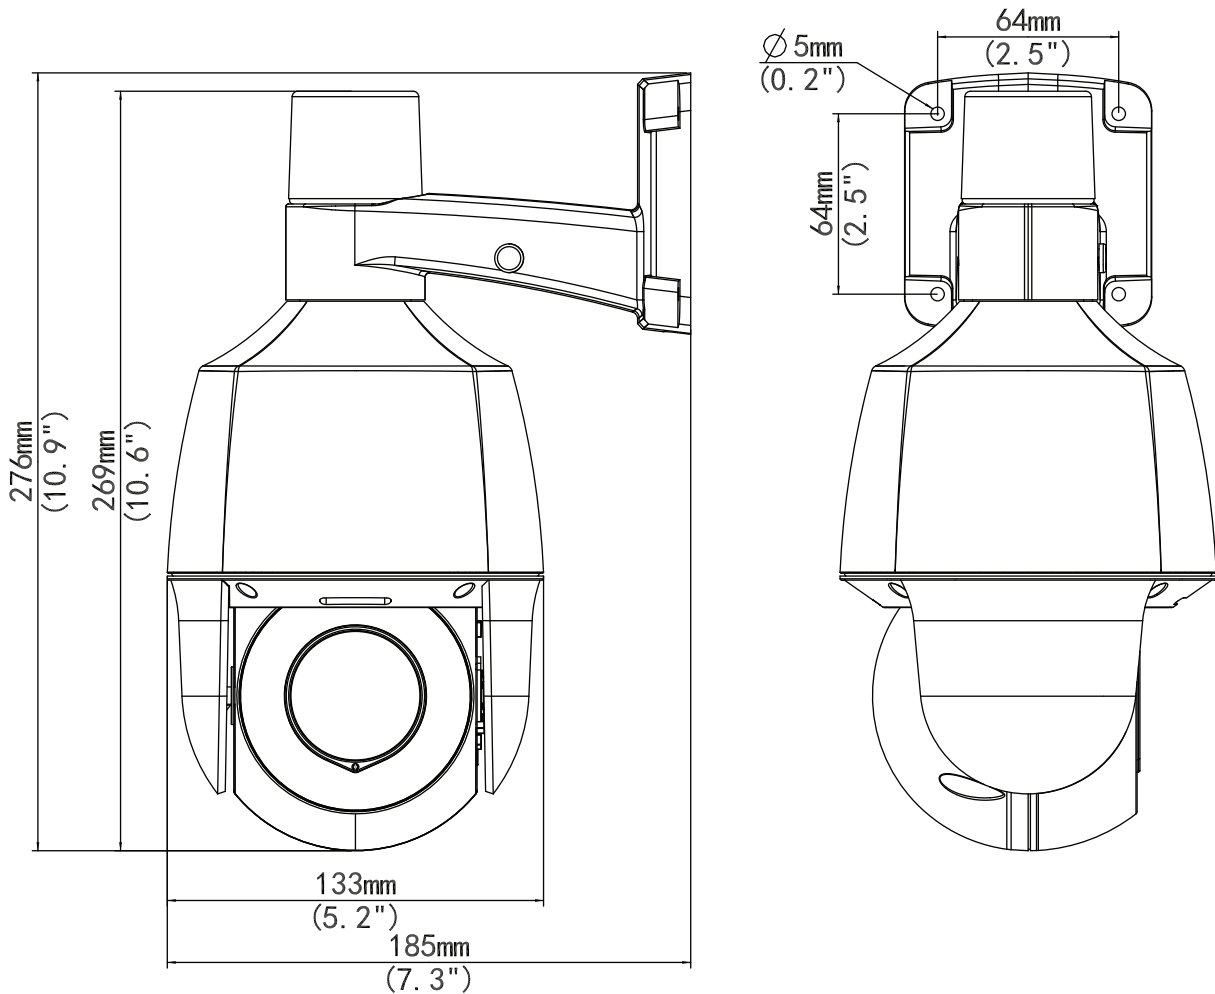

Net Weight	0.87 kg (1.92lb)
Gross Weight	1.13 kg (2.49lb)
Material	Metal + Plastic
Working Environment	-20°C ~ 60°C (-4°F to 140°F), Humidity:≤ 95% RH(non-condensing)
Storage Environment	-20°C ~ 60°C (-4°F to 140°F), Humidity:≤ 95% RH(non-condensing)
Surge Protection	4KV
Ingress Protection	IP66
Reset Button	Supported

Dimensions

Warranty

All Illumivue products come with a 3-year limited liability warranty. This warranty includes parts and labor repairs on all components found to be defective in material or workmanship under normal conditions of use. This warranty shall not apply to products which have been abused, modified, or disassembled. Warranty items only by authorized resellers. Warranty not eligible for products purchased through non-authorized online sellers.

A product that fails under conditions other than those covered will be repaired at the current price of parts and labor in effect at the time of repair. Such repairs are warranted for 90 days from the date of reshipment to the buyer. If the unit is delivered by mail, customers agree to insure the unit or assume the risk of loss or damage in transit. Under no circumstances will a unit be accepted without a return authorization number. The warranty is in lieu of all other warranties expressed or implied, including without limitations, any other implied warranty or fitness or merchantability for any particular purpose, all of which are expressly disclaimed. Proof of sale may be required in order to claim warranty.