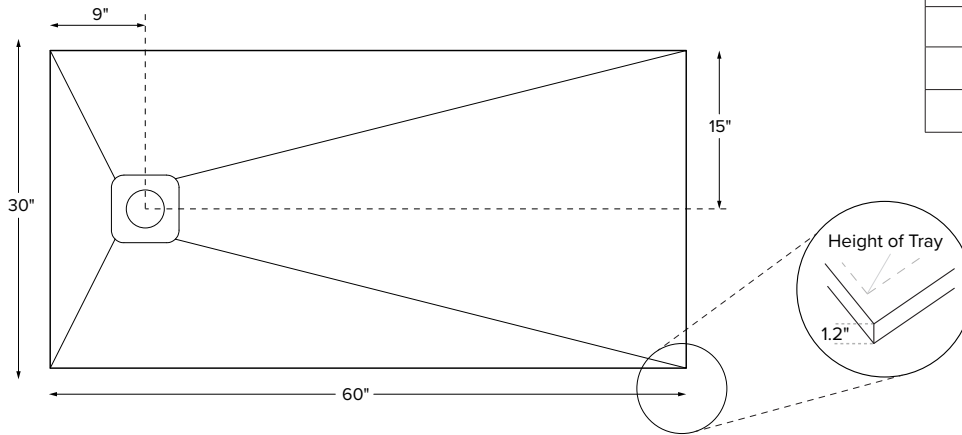

Drain Cover

60" x 30" x 1.2"
MULTI, LOW-PROFILE THRESHOLD textured floor
End Drain
Mineral Composite
106 lbs / 48 kg

Model #	Texture	Description	Color / Finish	MSRP
SBB6030E	Pizarra	Matching Pizarra hidden drain cover	White Matte	\$1,815
SBB6030Exxx*			Optional Color	

Teak Bath Mat (TKMAT3018) \$840 Measures 30" x 17.5" x 1"

Custom sizes also available. Contact MTI for details.

Recommended Drain Kits

- Oatey 42099
- Westbrass D206P

- Options and accessories may be packaged inside the box. Always check packaging before discarding.
- All product measurements are $\pm 1/2"$.
- Specifications and configurations are subject to change without notice.
- Measurements herein supersede all others published prior to publication date below.