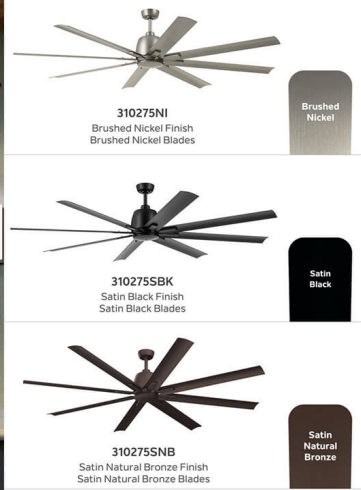

AVAILABLE IN 3 FINISHES

MOTOR FINISH

● Satin Natural Bronze

BLADE FINISHES

Satin Natural Bronze

W Wet Rated DC DC Motor

AIR PERFORMANCE

AIRFLOW Cubic Ft. Per Minute On High	RPM Revolutions Per Minute On High	POWER USAGE Watts On High (Excludes Lights)	AIRFLOW EFFICIENCY Cubic Ft. Per Minute Per Watt
9108	88	29	314

SPECIFICATIONS

Performance			
CFM (High)	9108	Watts (High)	29
RPM (High)	88	Airflow Efficiency CFM/W (High)	314
Motor Specifications			
Motor Type	DC Brushless	Amps (High)	0.43
Motor Size	DC 165L		
Mounting/Installation			
Interior/Exterior	Exterior Product	Direct Wire	Direct Wire
Location Rating	Wet	Wire Connectors	Wire Nuts
Low Ceiling Adaptable	No	Lead Wire Length	78 "
Slope Ceiling Kit Included	No	Minimum Distance From Fan To Floor	12 feet
Max Stem Tilt	22 °	Wire Connectors	Wire Nuts
Mounting Style	Downrod	Weight	28.9 LBS
Downrod 1 - Dimensions			
Blade Sweep	75 "	Ceiling To Blade	15.5 "
Downrod Included	Yes	Canopy Depth	5.5 "
Downrod 1	1.00 OD X 6"	Canopy Height	2 "
Overall Height	16.4 "	Canopy Width	5.5 "
Light Source			
Light Source	No Lamp Source	Dimmable	No
Lamp Included	Not Included		
Electrical			
Input Voltage	120 V	Battery Included	Yes
Supply Wire (Degrees)	90		

SKU	310275SNB	UPC	783927039246
Finish	Satin Natural Bronze		

Housing

Primary Material	Steel
------------------	-------

Warranty

kichler.com/warranty

Compatible Accessories

Dual Threaded 72" Downrod Satin Natural Bronze (360006SNB), Dual Threaded 24" Downrod Satin Natural Bronze (360002SNB), Dual Threaded 60" Downrod Satin Natural Bronze (360005SNB), Dual Threaded 48" Downrod Satin Natural Bronze (360004SNB), Dual Threaded 36" Downrod Satin Natural Bronze (360003SNB), Dual Threaded 18" Downrod Satin Natural Bronze (360001SNB), Dual Threaded 12" Downrod Satin Natural Bronze (360000SNB)