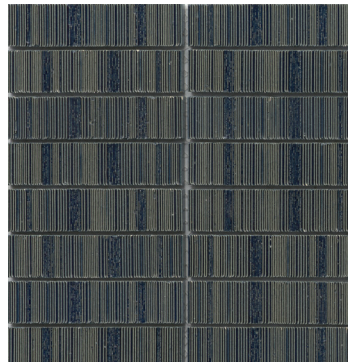

Newtro™ ceramic tile combines a geometric shape with a textured gloss. The earthy and rich tones, and the unique texture, make this tile a versatile and elegant addition to a variety of environments. Newtro mosaic mesh tile comes in eight colors in a range of neutrals and bolder hues.

# NEWTRO™

*Ceramic Mosaic*

White

Ivory

Silver

Ocean

Green

Red

Navy

Black

Sizes	
	12" x 12" Mesh 1" x 6" Stacked
Thickness	10mm
Testing	Shade Variation Rating
Results*	v3

-  Sustainability Attributes
- Health Product Declaration (HPD) provided upon request
  - Product Packaging is 100% recyclable
  - VOC Free