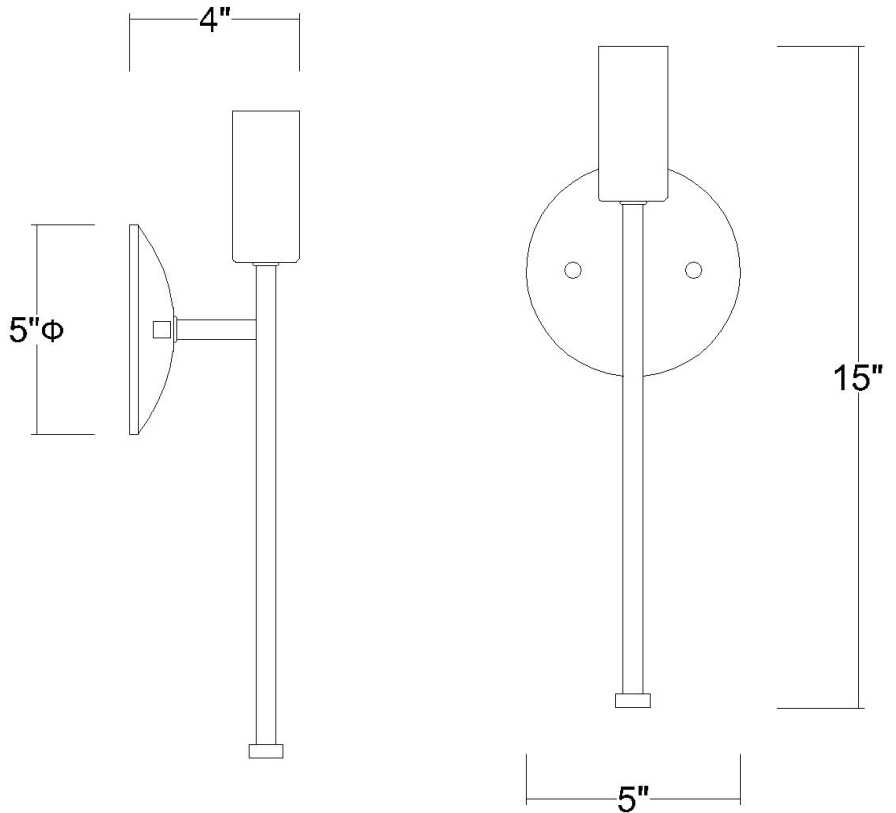

TW40019AB

PERRET 1-LIGHT WALL SCONCE

Description:	Perret 1-Light Wall Sconce
Finish:	Aged Brass
Dimensions:	5" W x 15" H x 4" ext. Height on Center: 5-1/4"
Bulbs:	1-60W Med.
Installed Weight:	1.5 lbs.
Certification:	cUL / dry location

**dimensions do not include bulb*

Material:	Steel
Shades:	NA
Glass:	NA
Back Plate Dimensions:	5" Dia.
Chain/Wire:	NA
Additional Finishes:	NA