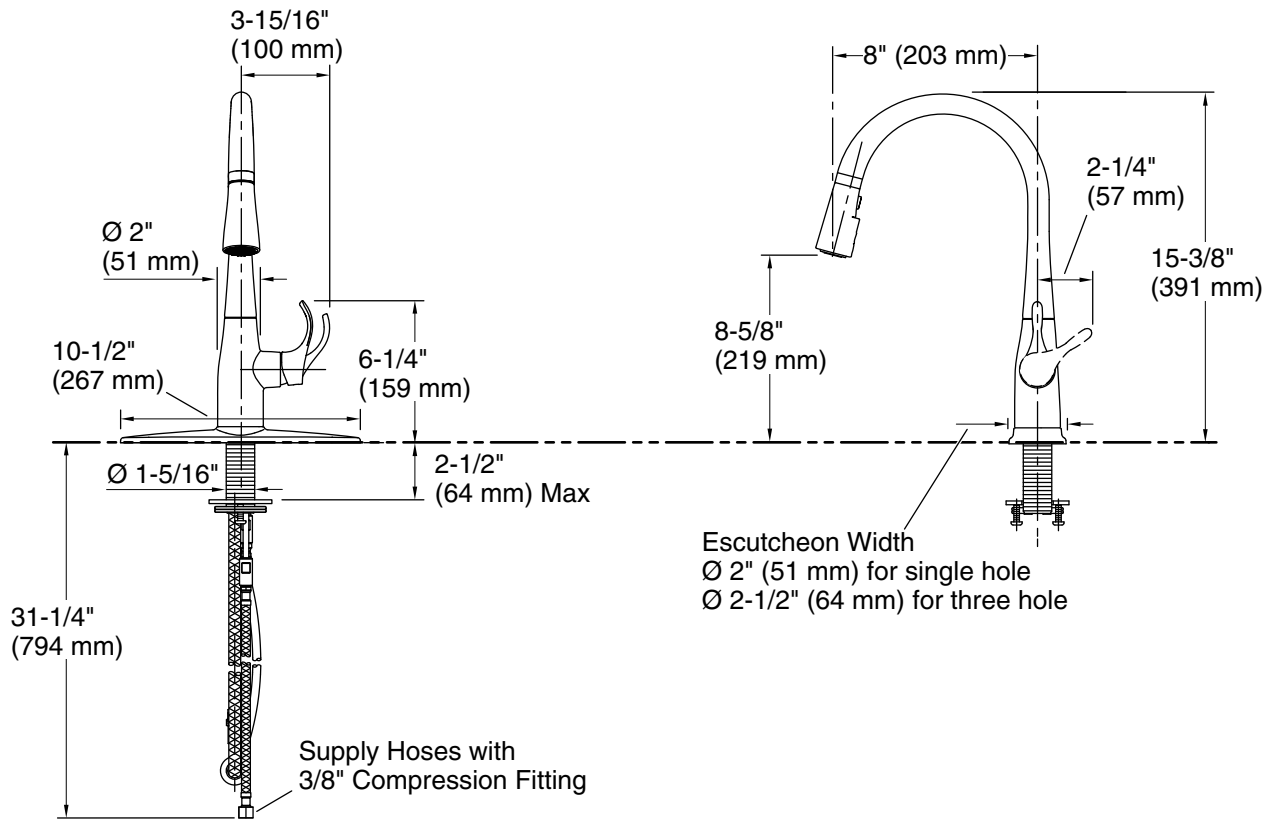

Technical Information

All product dimensions are nominal.

Faucet flow rate: 1.5 gal/min (5.7 l/min)

Spout:

Spout reach: 8" (203 mm)

Notes

Install this product according to the installation guide.

ADA compliant for faucet handles only.