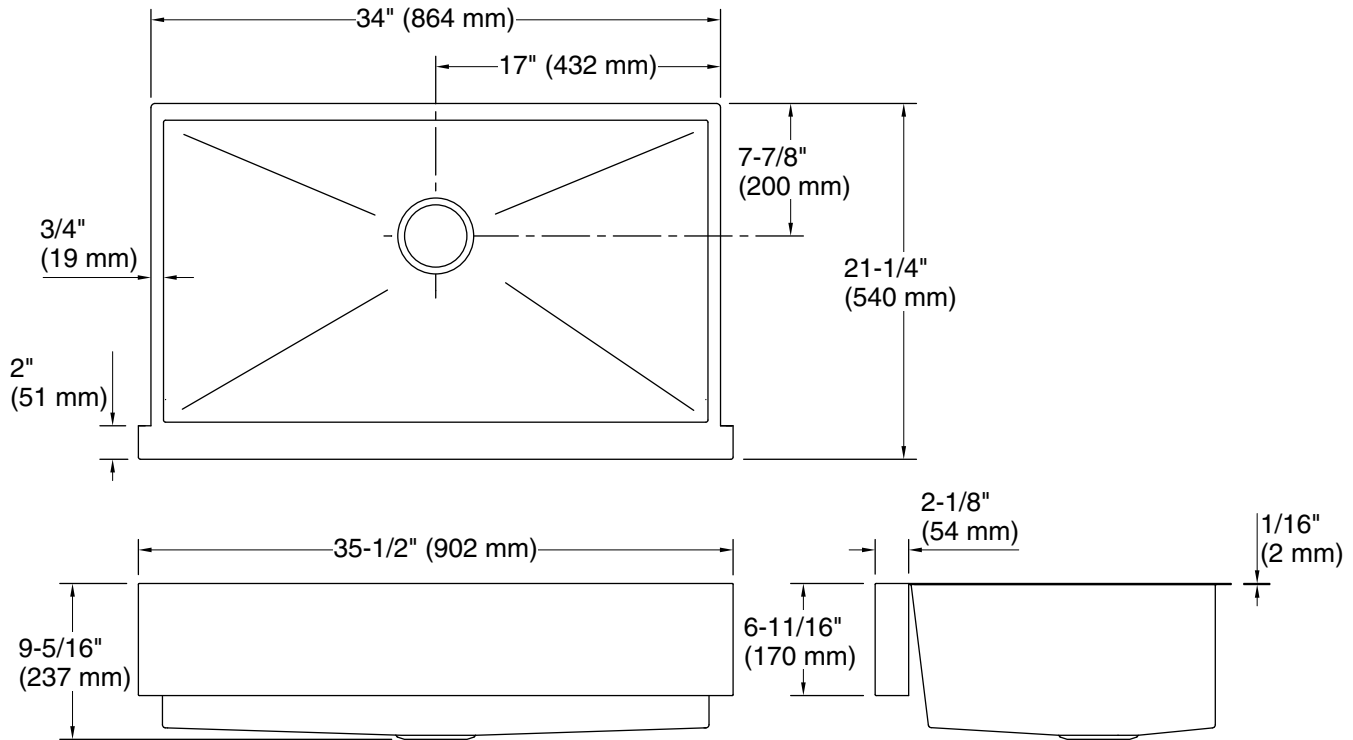

KALLISTA®

Bacifiore® by Mick De Giulio 36" Apron-front Kitchen Sink L20857-00

Features

- Constructed of 16-gauge stainless steel material
- Center drain
- Non-distressed, polished bottom
- 35-1/2" (902 mm) total length
- 21-1/4" (540 mm) total width
- 9-5/16" (237 mm) total depth

Bacifiore® by Mick De Giulio
36" Apron-front Kitchen Sink
L20857-00

Technical Information

All product dimensions are nominal.

Basin configuration:	Single Bowl
Bowl area:	Length: 32-1/2" (826 mm) Width: 18-1/16" (459 mm) Bowl depth: 9-5/16" (237 mm) Water depth: 9" (229 mm)
Drain hole:	3-11/16" (94 mm)

Notes

Install this product according to the installation instructions.

IMPORTANT! The distance from the top edge of the cabinet to the top of the cabinet door must be at least 6-7/8" (175 mm) to install this sink.