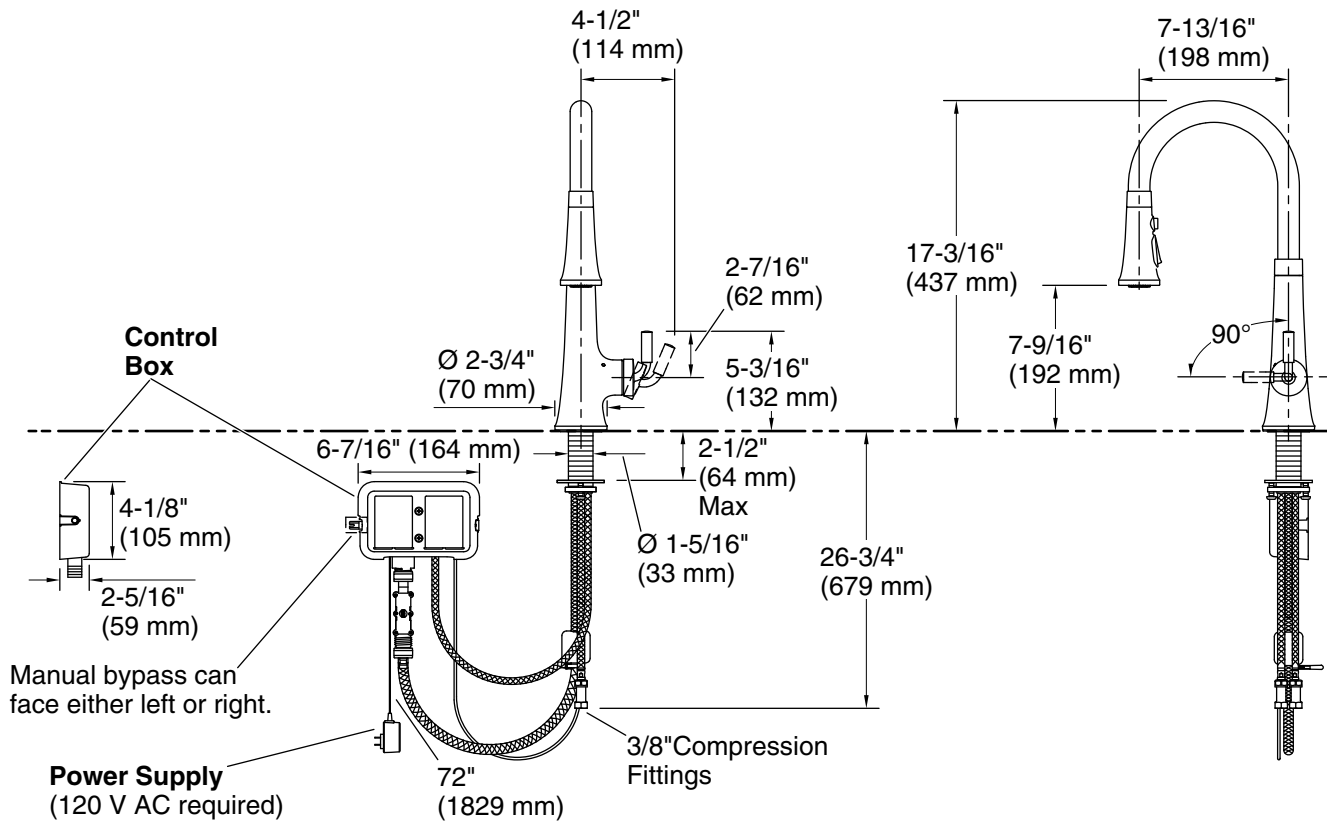

Required Electrical Service

One circuit required, protected with Class A Ground-Fault Circuit-Interrupter (GFCI). Outside North America, this device may be known as a Residual Current Device (RCD).

120 V

Technical Information

All product dimensions are nominal.

Power source: Plug - AC, included

Faucet flow rate: 1.5 gal/min (5.7 l/min)

Spout:

Spout reach: 7-3/4" (198 mm)

Notes

Install this product according to the installation instructions.

ADA compliant for faucet handles only

ADA, CSA B651 compliant when installed to the specific requirements of these regulations.