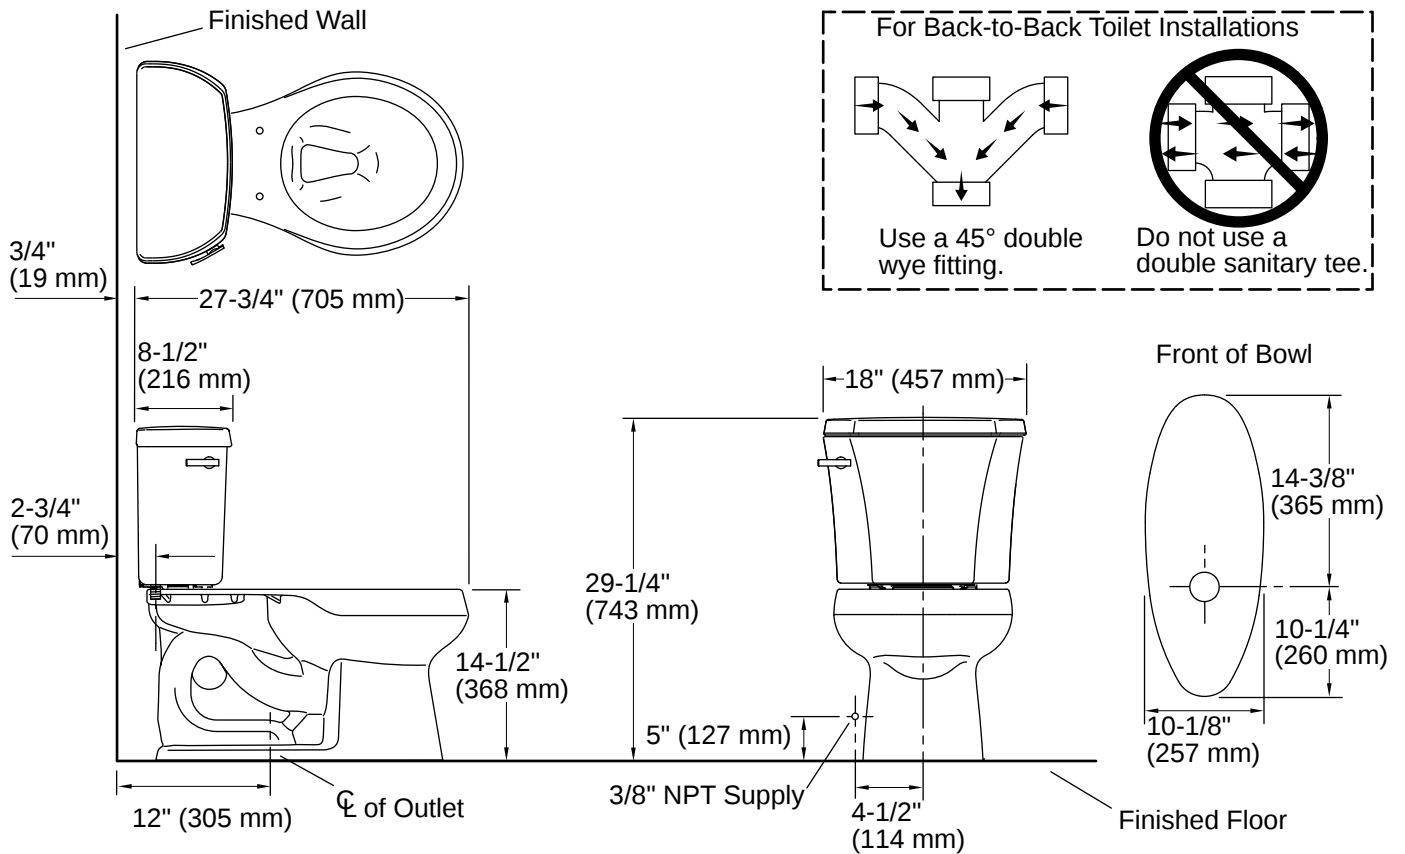

Wellworth® | K-3997-U

Two-piece round-front toilet, 1.28 gpf

Features

- Two-piece design
- Round-front bowl offers an ideal solution for smaller bathrooms and powder rooms
- Left-hand Polished Chrome trip lever
- Insuliner® tank liner minimizes condensation on the tank
- Combination consists of toilet bowl and tank
- Coordinates with other products in the Wellworth collection
- KOHLER's canister flush valve harnesses the natural force of gravity and optimizes flushing performance
- Eligible for consumer rebates in some municipalities
- 1.28 gpf (4.8 lpf)
- 2-1/8" (54 mm) fully glazed trapway
- Class Five® canister optimizes the flow out of the tank, harnessing gravity and the natural, powerful reducing cascade of water to increase the power and effectiveness of the flush

ASME A112.19.2/CSA B45.1
DOE - Energy Policy Act 1992
EPA WaterSense®

Warranty

See website for detailed warranty information.

KOHLER® Toilets and Seats Limited Warranty

Technical Information

Rough-in:	Standard 12" (305mm)
Flush Type:	Class Five
Flush Rate:	1.28 gpf (4.8 lpf)
Bowl Shape:	Round-front
Seat-Mounting Holes:	5-1/2" (140 mm)
Waste Outlet:	Floor
Trapway Size:	2-1/8" (54 mm)
Trapway Type:	Exposed
Water Surface Size:	10-1/2" x 7-3/4" (267 mm x 197 mm)
Rim to Water Surface:	5-1/4" (133 mm)

Included Combo Skus

- K-4467-U Toilet tank, 1.28 gpf
- K-4197 Round-front toilet bowl

Recommended Products/Accessories

- 1023457 Toilet Wax Ring And Hardware Kit
- 1265114 12" Toilet Supply Line
- K-23726 Drain treatment
- K-9379 Trip lever
- K-5420 Low-profile toilet bolt caps
- K-4636-RL ReadyLatch® Quiet-Close™ elongated toilet seat

Installation

- Standard 12" (305 mm) rough-in
- Three-bolt quick-connect installation
- Seat and supply line sold separately

Installation Notes

Install this product according to the installation instructions.