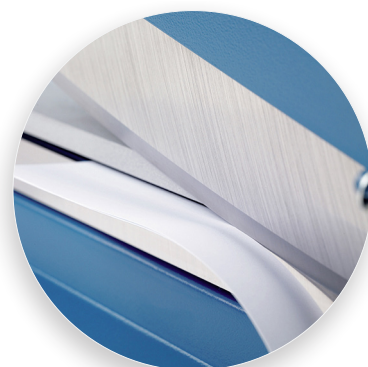

Dahle 565

Premium Guillotine

The Dahle 565 Premium Guillotine paper cutter is one of the safest, most capable trimmers ever developed. It features a revolutionary rotating safety guard to protect fingers, a self-sharpening system for a perfectly honed blade, and an automatic clamp to hold your work securely. This German engineered paper trimmer is ultra-precise and is ideal for paper, cardstock, and matboard.

Features | Benefits

- Self-sharpening cutting system maintains a perfectly honed blade
- Rotating protective guard keeps fingers safe and prevents injury
- German steel blade is machine ground to the ideal trimming edge
- Blade will safely hold any angle and won't fall unexpectedly
- German engineered for precision and accuracy
- Sturdy metal base provides a solid foundation that won't warp or crack
- Screened Inch, metric, and angled guides for easy alignment
- Automatic clamp holds work securely and prevents paper shift
- Non-skid rubber feet hold the trimmer in place

Self-sharpening system maintains a perfectly honed blade.

Rotating protective guard keeps fingers safe and prevents injury.

Cut Length

Sheet Capacity

Self Sharpening

Automatic Paper Clamp

Alignment Guide

Metal Base

German Engineered

With a self-sharpening blade and a sturdy metal base, this precision cutter is ideal for trimming paper, photos, cardstock, and matboard.

Easily align work with screened guides and an adjustable backstop.