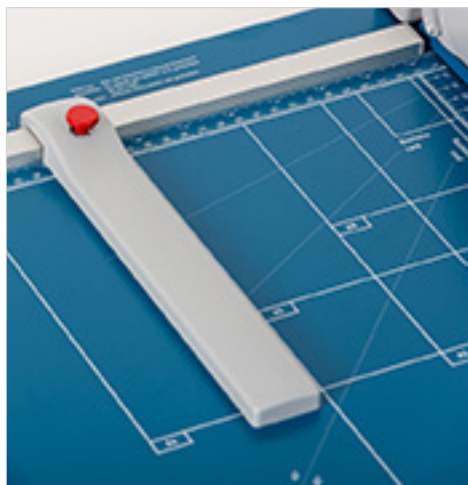

Dahle 565

Premium Guillotine

The Dahle 565 Premium Guillotine paper cutter is one of the safest, most capable trimmers ever developed. It features a revolutionary rotating safety guard to protect fingers, a self-sharpening system for a perfectly honed blade, and an automatic clamp to hold your work securely. This German engineered paper trimmer is ultra-precise and is ideal for paper, cardstock, and matboard.

Self-sharpening system maintains a perfectly honed blade.

Rotating protective guard keeps fingers safe and prevents injury.

Cut Length

Sheet Capacity

Self Sharpening

Automatic Paper Clamp

Alignment Guide

Metal Base

German Engineered

With a self-sharpening blade and a sturdy metal base, this precision cutter is ideal for trimming paper, photos, cardstock, and matboard.

Easily align work with screened guides and an adjustable backstop.

Automatic clamp holds work securely and prevents work from shifting.

Metal base with extendable guide provides a stable foundation when cutting thin strips.

Dahle 565 Premium Guillotine

Cutting Length	Sheet Capacity	Dimensions (length x width x height)	Warranty
15"	35 Sheets	18.75" x 14" x 8"	Lifetime (excludes blade)