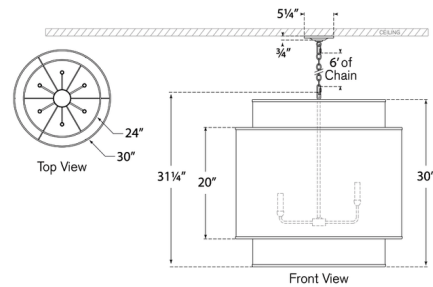

### Specifications

COLOR . . . . . Natural Rattan  
BODY FINISH . . . . . Soft Brass  
WATTAGE . . . . . 39W  
DIMMER . . . . . Standard 120V  
DIMENSIONS . . . . . 30"W x 31.25"H  
BULB NOT INCLUDED . . . . . 6 x B11/Candelabra (E12)/6.5W/120V LED