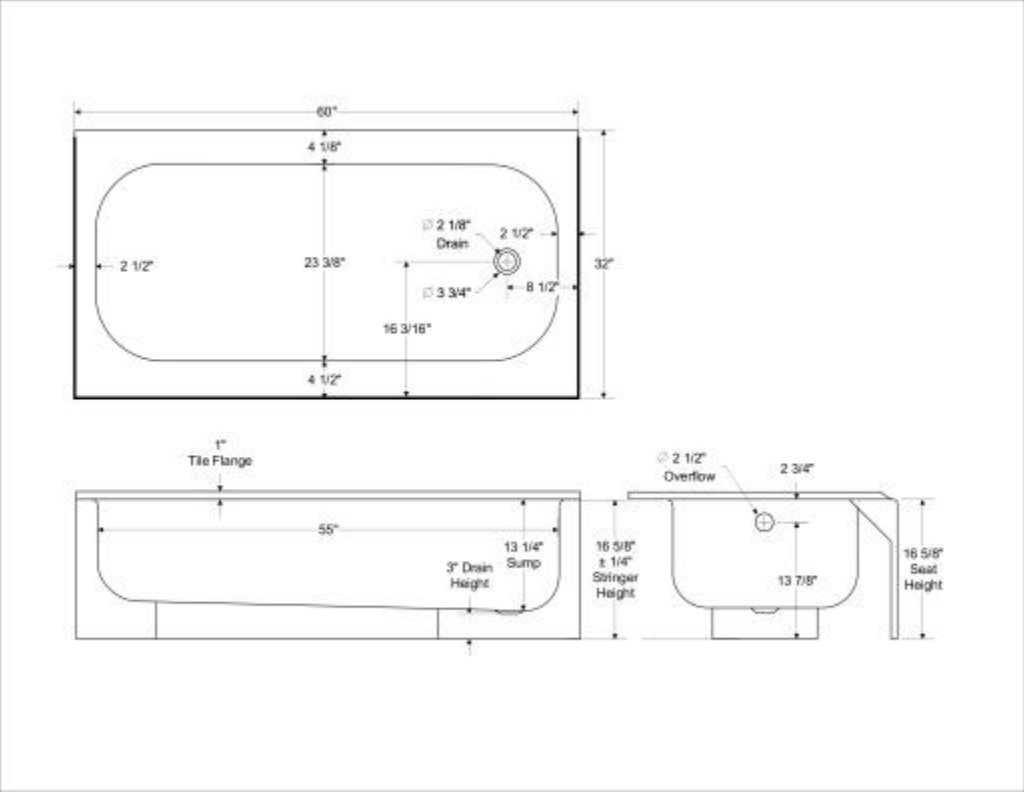

Aloha Plus AFR 60 x 32 Porcelain Enamel Alcove Bathtub

Model number:

011-2674-00

Dimensions: 60" x 32" x 16.625"

Installation: Alcove

Material: Porcelain-finished Steel

Standard Features:

- The Industry's #1 Selling Porcelain-Finished Bathtub, now in 32" width and Above Floor Rough Spacious 32" wide version of our best-selling model
- Modern functional recess design
- One piece construction with acid resistant porcelain enamel finish
- Free-standing on full-length noise-absorbing/support pad

Aloha Plus AFR 60 x 32 Porcelain Enamel Alcove Bathtub

Model number:

011-2674-00

Dimensions: 60" x 32" x 16.625"

Installation: Alcove

Material: Porcelain-finished Steel

Dimensions

60 x 32 x 16 3/4 In.
(1524 x 813 x 422 mm)

Weight

75 lbs - 34 kg

Drain location:

Left

Right

Project: _____

Contractor: _____

Representative: _____