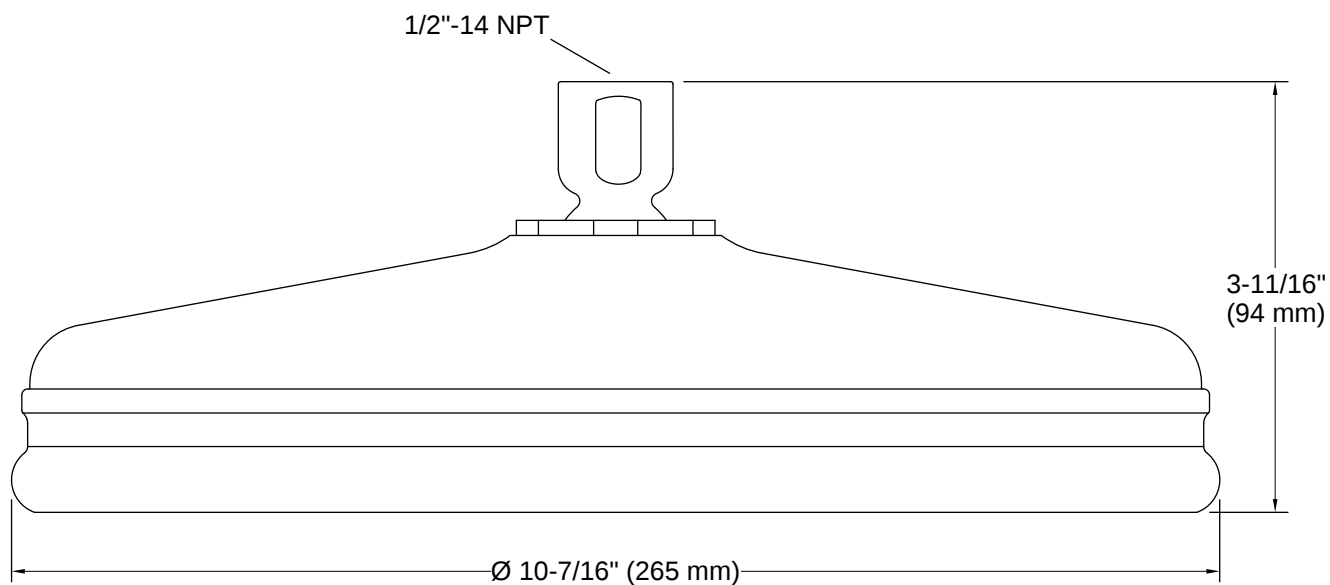

Installation

- 1/2" -14 NPT connection

Installation Notes

Install this product according to the installation instructions.

For use with automatic compensating valves rated at 1.4 gal/min (5.3 l/min) or less.