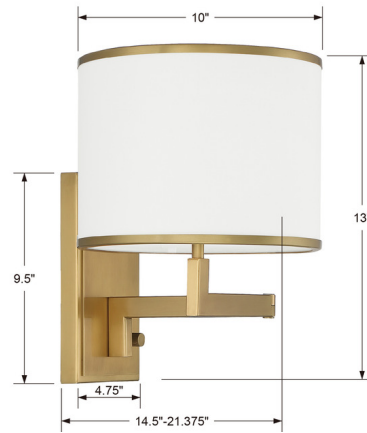

Lightology

lightology.com
866-954-4489
05-07-26

Project: _____

Company: _____

Location: _____ Fixture Type: _____

SPEC #: **CRY984472**

Approved On: _____ Approved By: _____

Madison Wall Sconce

By Crystorama

Description

The Madison Wall Sconce is versatile and can fit in with a variety of home decor schemes with a modern and minimalistic look featuring a square backplate complemented by a drum fabric shade. Features a dimmable switch to adjust brightness of the fixture. Can be hardwired or plugged into your outlet. Available with an Aged Brass, Matte Black, or Polished Nickel finish. CSA, UL, and cUL listed.

Shown in matte black / off white

Specifications

COLOR	Off White
BODY FINISH	Matte Black
WATTAGE	60W
DIMMER	Included
DIMENSIONS	10"W x 13"H x 21.38"D
BULB NOT INCLUDED	1 x A19/Medium (E26)/60W/120V Incandescent
COUNTRY OF ORIGIN	China