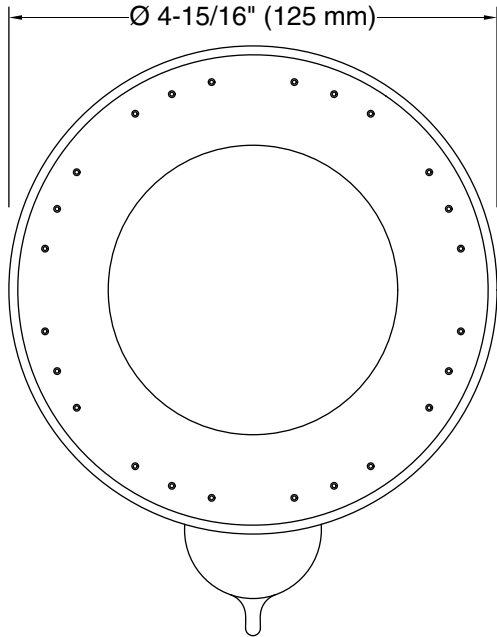

Features

- Wide coverage spray produces an encompassing spray for everyday use
- Showerhead rotates 360° for customized user height within 4¾" (121 mm)
- 1.5 gpm (5.7 lpm) maximum flow rate showerhead allows you to save water without sacrificing performance or coverage
- Variable-flow lever lets you adjust from 1.5 gpm (5.7 lpm) down to 0.5 gpm (1.9 lpm) water pause for greater conservation during your shower routine
- Sprayface resists hard water buildup and is easy to clean
- Silicone sprayface is easy to clean
- This product can help a building earn Water Efficiency points in LEED® Green Building Rating System

Technical Information

All product dimensions are nominal.

Spout:

Shower/Rainhead rated max flow: 1.5 gal/min (5.7 l/min)