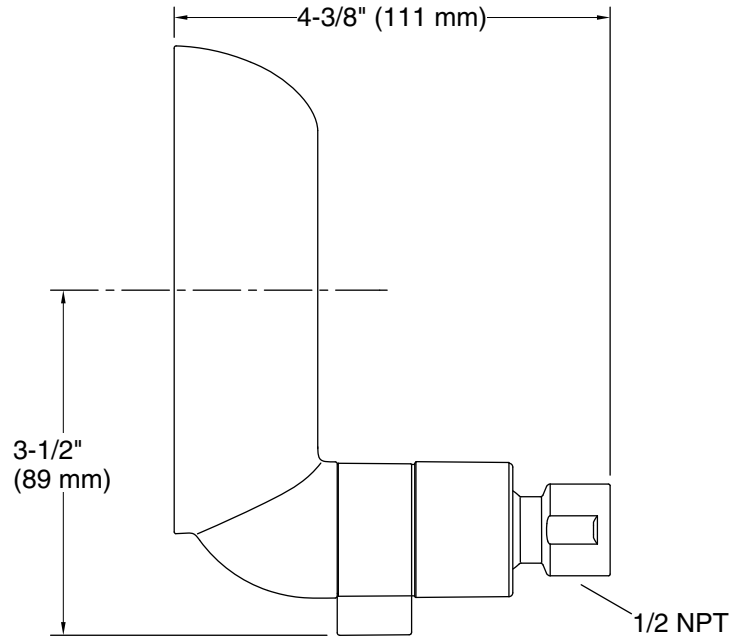

Features

- Wide coverage spray produces an encompassing spray for everyday use
- Showerhead rotates 360° for customized user height within 4¾" (121 mm)
- 1.5 gpm (5.7 lpm) maximum flow rate showerhead allows you to save water without sacrificing performance or coverage
- Variable-flow lever lets you adjust from 1.5 gpm (5.7 lpm) down to 0.5 gpm (1.9 lpm) water pause for greater conservation during your shower routine
- Sprayface resists hard water buildup and is easy to clean
- Silicone sprayface is easy to clean
- This product can help a building earn Water Efficiency points in LEED® Green Building Rating System

Technical Information

All product dimensions are nominal.

Spout:

Shower/Rainhead rated max flow: 1.5 gal/min (5.7 l/min)