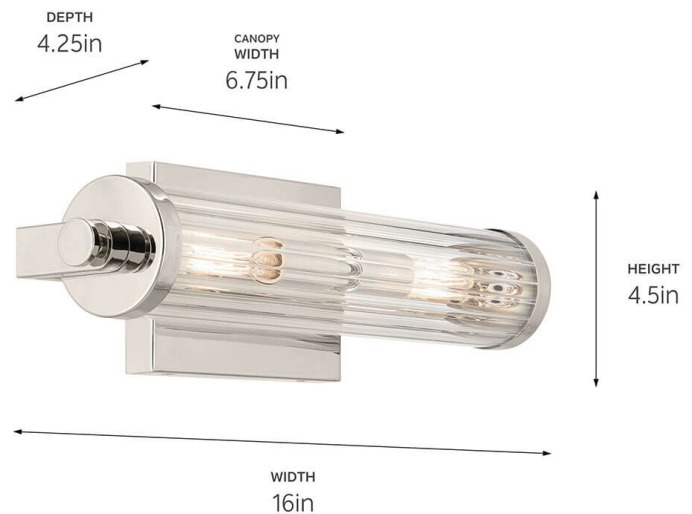

SPECIFICATIONS

Certifications/Qualifications

ADA Compliant	No
Prop65	No
DarkSky Approved	No
Location Rating	Damp
	kichler.com/warranty

Dimensions

Height	4.5"
Width	16"
Height From Center Of Wall Opening (Spec Sheet)	2.25"
Depth	4.25"
Weight	2.9 LBS
Canopy Height	1"
Canopy Width	6.75"
Canopy Depth	4.5"

Electrical

Input Voltage	120 V

Light Source

Light Source	Bulb
Lamp Included	Not Included
# Of Bulbs/LED Modules	2
Max Or Nominal Watt	40 W
Lamp Type	T
Socket Type	E12 (Candelabra)
Dimmable	Yes
Dimmable Notes	Dimmable when used with dimmer switch (sold separately); when using LED bulbs, see bulb manufacturer dimming specifications.

Mounting/Installation

Interior/Exterior	Interior Product
Mounting Weight	2.3 LBS
Lead Wire Length	6
Wire Connectors	Wire Nuts

FIXTURE ATTRIBUTES

Housing/Glass

Primary Material	Steel
Shade Included	No
Shade Dimensions	2.75 DIA X 14

Product/Ordering Information

Sku	45648PN
Finish	Polished Nickel
UPC	783927044110

Finishes

- Black
- Classic Pewter
- Natural Brass
- Polished Nickel

ALSO IN THIS FAMILY

45649BK

45649CLP

45649NBR

45649PN

45650BK

45650CLP