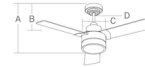

44" Fan with Light