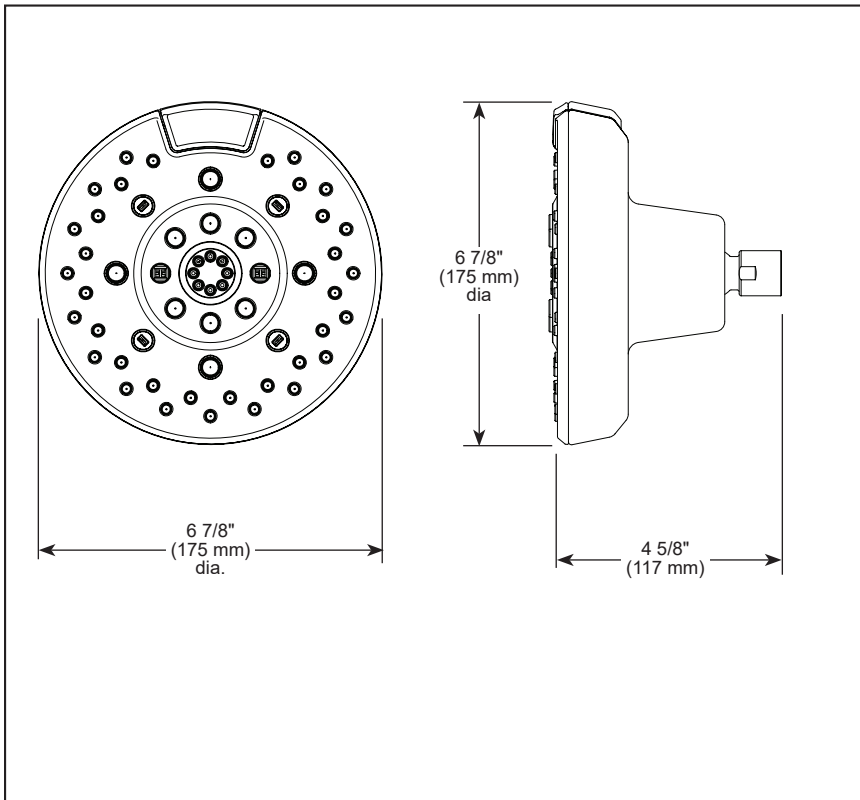

WARRANTY

- Parts and Finish - Lifetime limited warranty; or for commercial purchasers, 10 years for multi-family residential (apartments and condominiums) and 5 years for all other commercial uses, in each case from the date the product is received by the original purchaser or their authorize representative (installation contractor, etc.).
- Please go to www.brizo.com for the complete details of our limited warranty.