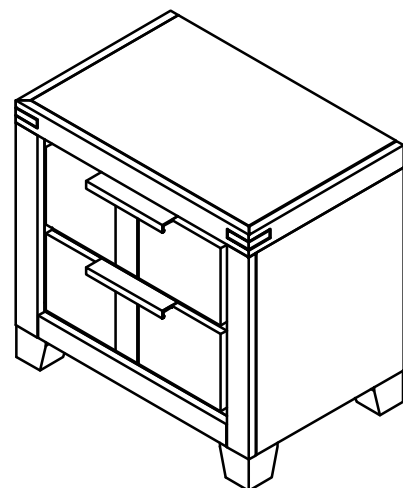

It is recommended to install protective pads under all legs and support to avoid damage or scratches when placing furniture on a wood floor or other hard surface, and to limit indentation and prevent discoloration if placing on carpet.

Merci d'avoir acheté ce produit. Veuillez lire et suivre les instructions ci-dessous. Vérifiez avant le montage que vous avez toutes les pièces et fixations. Les pièces qui semblent manquer se trouvent souvent dans les matériaux d'emballage. Si vous n'avez pas toutes les pièces de la liste, demandez à votre détaillant et nous les enverrons immédiatement.

Il est recommandé de placer des coussins protecteurs sous tous les pieds et toutes les bases des meubles pour éviter d'endommager ou d'égratigner les planchers en bois ou autres surfaces dures, et pour limiter l'empreinte et empêcher la décoloration quand les meubles reposent sur la moquette.

PARTS LIST / LISTE PIÈCES				HARDWARE LIST / LISTE DE QUINCAILLERIE			
A		Night Stand / Table de nuit	1	No	Description	Sketch	Quantity
				1	Tipping Restraint / Anti basculement		1PC

** ABOVE HARDWARE ARE PACKED IN 1648 - 4 FOR ASSEMBLY

▲ NOTE / REMARQUE

Tipping Restraint hardware kit is included with this product. Refer to installation instruction in the hardware pack.

ASSEMBLY COMPLETE
ASSEMBLAGE COMPLETÉ