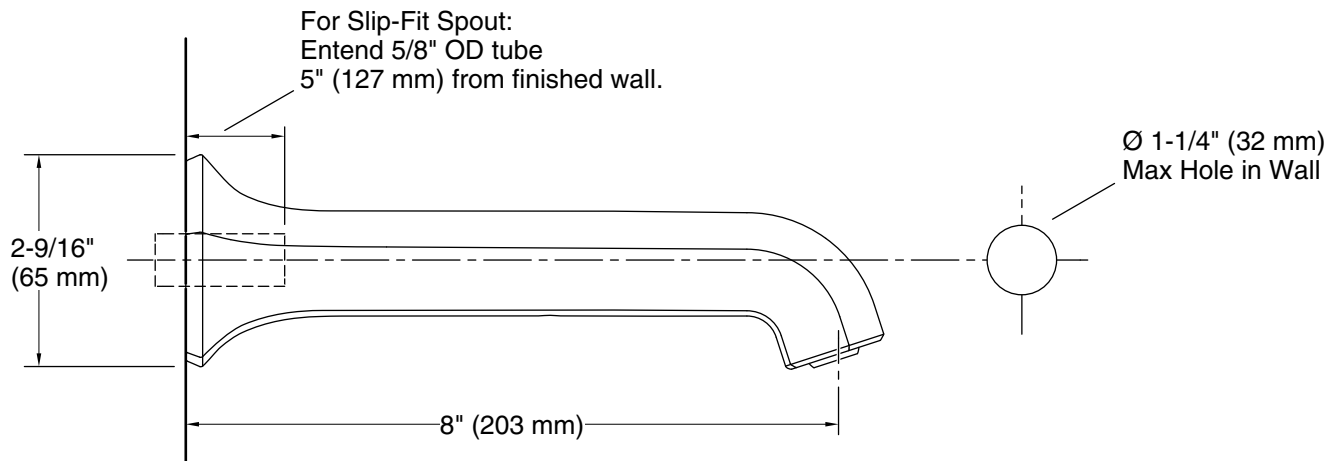

### Technical Information

All product dimensions are nominal.

#### Spout:

Spout reach: 8" (203 mm)