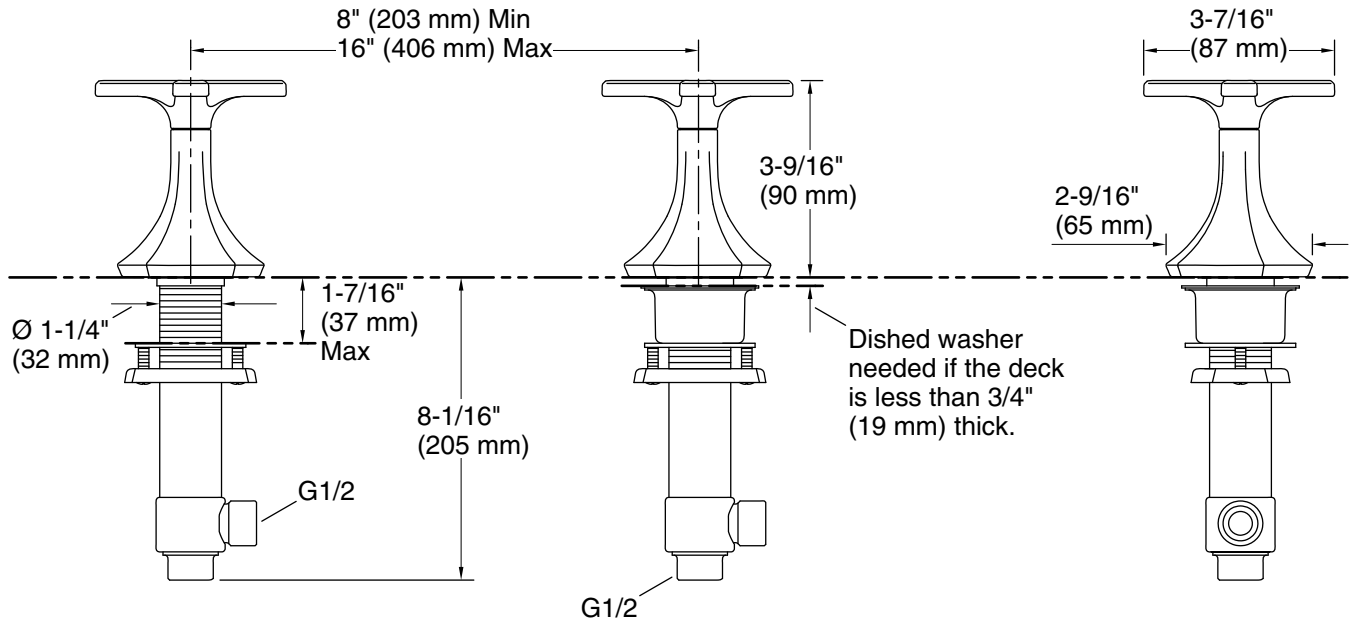

Technical Information

All product dimensions are nominal.

Spout:

Notes

ADA, OBC, CSA B651 compliant when installed to the specific requirements of these regulations.