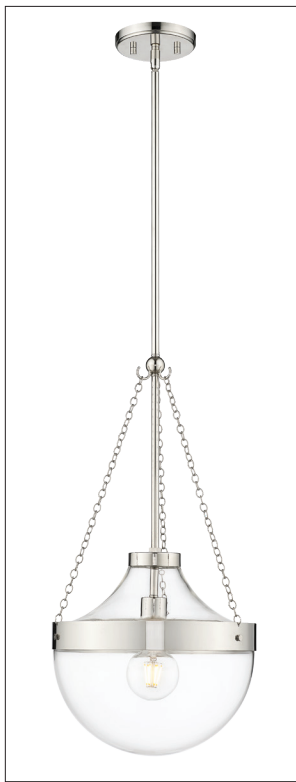

20101

CLARRA ONE LIGHT PENDANT

FINISH

MB - Matte Black
MG - Modern Gold
PN - Polished Nickel

DIMENSIONS

Width 12"
Height 23.5"
Depth 12"
Canopy Width 5"
Canopy Height 0.7"
Canopy Depth 5"
Stems Included (1 ea.) 6", 12" & 18"
Wire 144"
Weight 7.04 lbs

MATERIAL

Steel

GLASS

Clear

LAMPING

Bulbs 1-Medium
Bulb Base Medium (E26)
Watts per Bulb 60W
Voltage 120V
Total Wattage 60W
Bulbs Included No

CERTIFICATION

ETL Listed Dry Location

ITEM NUMBER

SKU 20101 MB
20101 MG
20101 PN

20101 PN

20101 MB

20101 MG

Millennium Lighting
105 Declaration Drive
McDonough, GA 30253
www.millenniumlighting.com