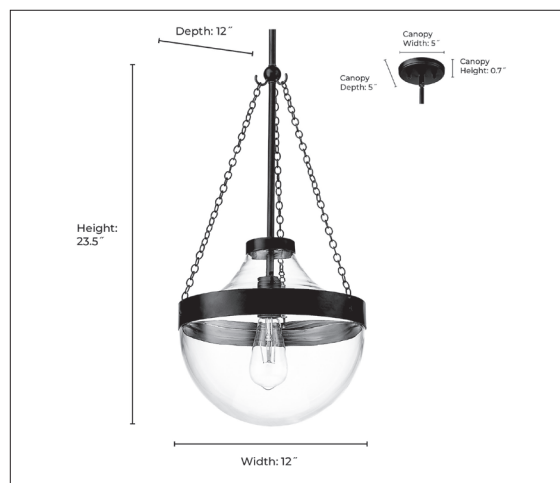

20101

CLARRA ONE LIGHT PENDANT

FINISH

MB - Matte Black
MG - Modern Gold
PN - Polished Nickel

DIMENSIONS

Width 12"
Height 23.5"
Depth 12"
Canopy Width 5"
Canopy Height 0.7"
Canopy Depth 5"
Stems Included (1 ea.) 6", 12" & 18"
Wire 144"
Weight 7.04 lbs

MATERIAL

Steel

GLASS

Clear

LAMPING

Bulbs 1-Medium
Bulb Base Medium (E26)
Watts per Bulb 60W
Voltage 120V
Total Wattage 60W
Bulbs Included No

CERTIFICATION

ETL Listed Dry Location

ITEM NUMBER

SKU 20101 MB
20101 MG
20101 PN

20101 PN

20101 MB

20101 MG

Millennium Lighting
105 Declaration Drive
McDonough, GA 30253
www.millenniumlighting.com