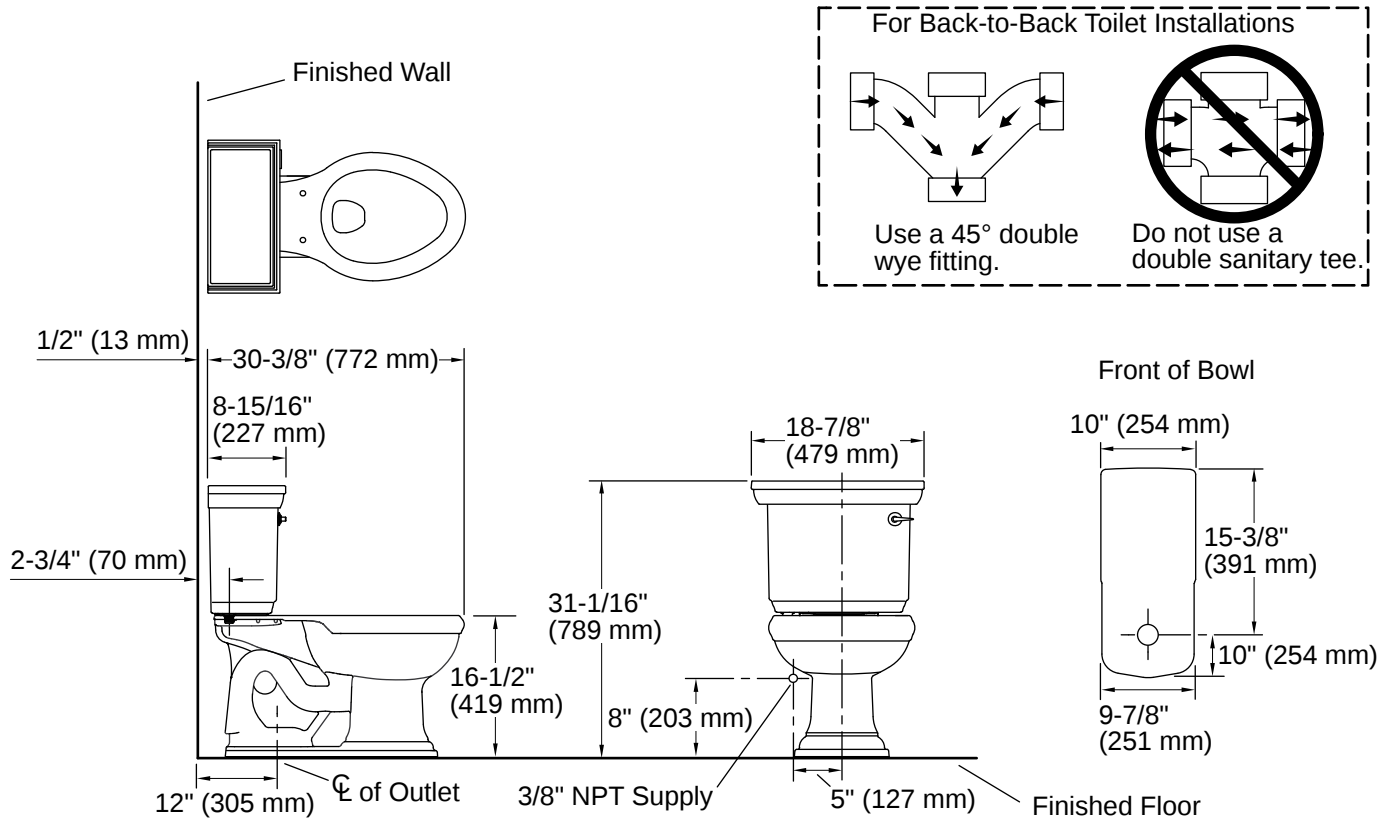

## Technical Information

Rough-in:	Standard 12" (305mm)
Flush Type:	AquaPiston
Flush Rate:	1.28 gpf (4.8 lpf)
Bowl Shape:	Elongated
Seat-Mounting Holes:	5-1/2" (140 mm)
Waste Outlet:	Floor
Trapway Size:	2-1/8" (54 mm)
Trapway Type:	Exposed
Water Surface Size:	11-3/4" x 9-1/2" (298 mm x 241 mm)
Rim to Water Surface:	6-1/8" (156 mm)

## Recommended Products/Accessories

- 1023457 Toilet Wax Ring And Hardware Kit
- 1265114 12" Toilet Supply Line
- K-23726 Drain treatment
- K-9167-R Trip lever
- K-5588 Deodorizing elongated toilet seat
- K-5420 Low-profile toilet bolt caps
- K-4108 Elongated bidet toilet seat with remote control
- K-4733-RL ReadyLatch® Quiet-Close™ elongated toilet seat

## Warranty

See website for detailed warranty information.

KOHLER® Toilets and Seats Limited Warranty

**Installation**

- Standard 12" (305 mm) rough-in
- Three-bolt quick-connect installation
- Seat and supply line sold separately

**Installation Notes**

*Install this product according to the installation instructions.*

For back-to-back toilet installations: Use only a 45° double wye fitting.  
 Product dimensions are nominal and may vary per ASME A112.19.2 tolerances.  
 ADA, OBC, CSA B651 compliant when installed to the specific requirements of these regulations.  
 Plumbing codes may require elongated toilets and elongated, open-front seats in public bathrooms.  
 Accessibility standards may require controls to be located on the open side of the toilet.