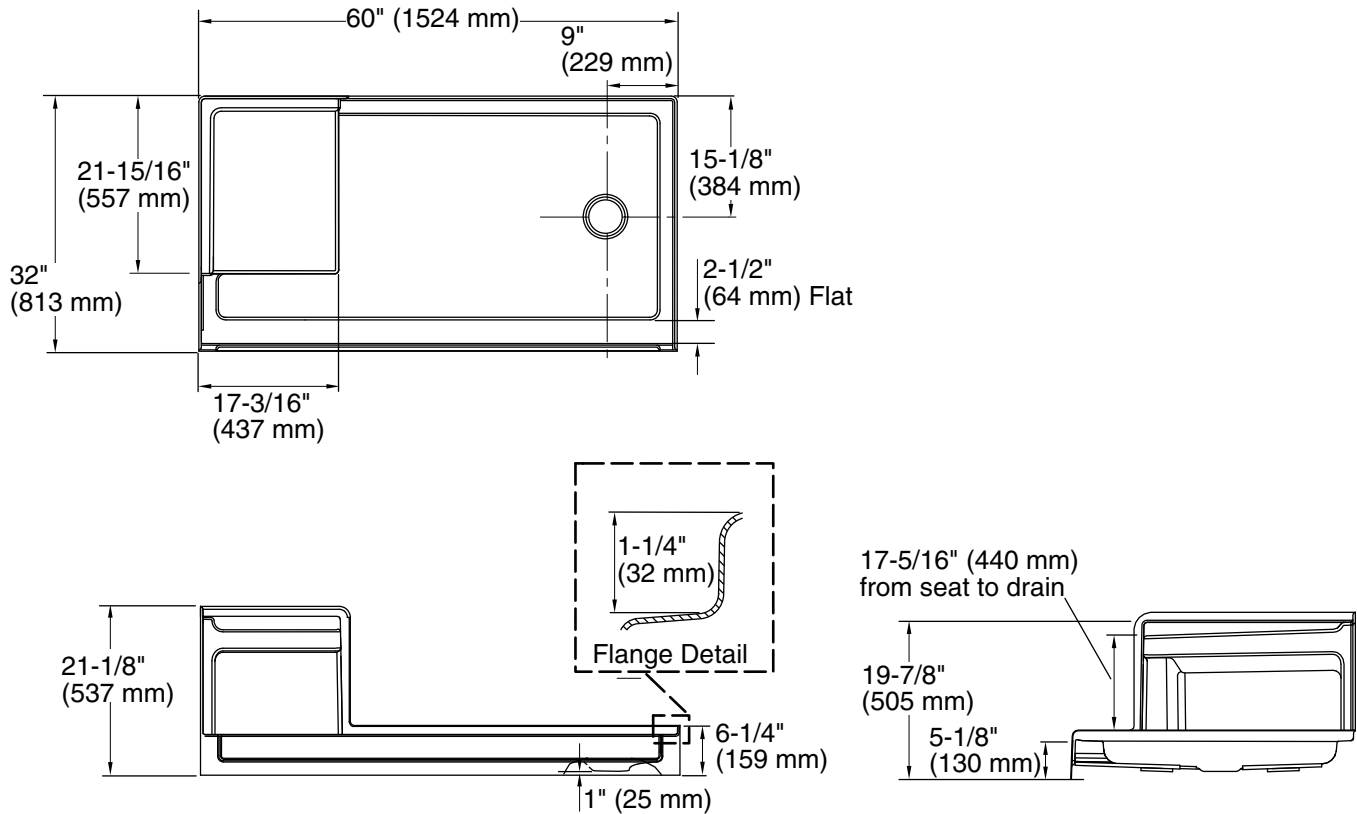

Features

- Low-threshold design for easy entry and exit
- Single threshold for three-wall installation
- Integral 18" (457 mm) undercut seat at left
- Coordinates with other products in the Tresham collection

Material

- Acrylic

Installation

- Right drain

Recommended Products/Accessories

- K-706009-D3 Frameless Sliding Shower Door
- K-706009-L Frameless Sliding Shower Door
- K-706015-D3 Frameless Sliding Shower Door
- K-706015-L 74" H sliding shower door with 1/4"-thick glass
- K-9132 Shower Drain
- K-23726 Drain treatment

Color	Code	Description
	0	White
	96	Biscuit
	NY	Dune
	95	Ice™ Grey

Technical Information

All product dimensions are nominal.

Drain location:	Right
Weight:	72 lbs (32.7 kg)
Minimum floor load:	20 lbs/ft ² (97.6 kg/m ²)
Minimum flat for door:	2-1/2" (64 mm)

Notes

Measure your actual product for rough-in details.

Install this product according to the installation instructions.

Shimming may be required between the stud frame and the fixture.

Stud opening tolerance is +1/4" (6 mm), -0" (0 mm).