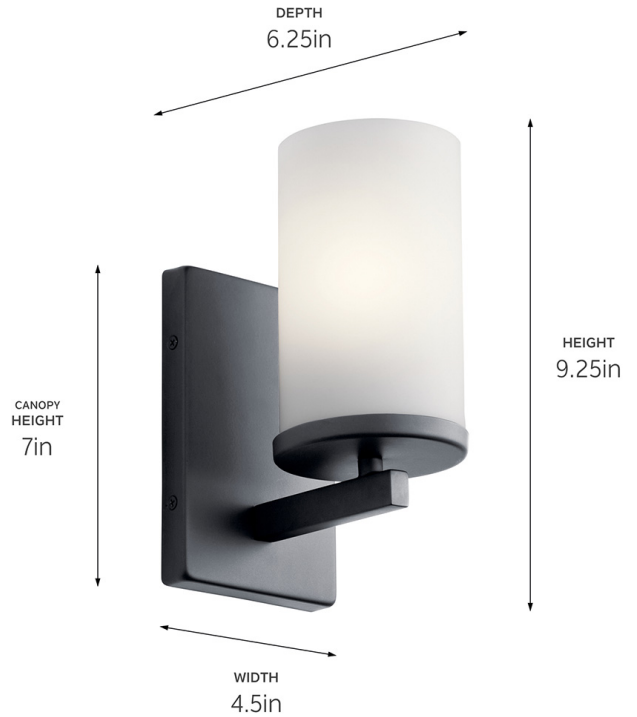

SPECIFICATIONS

Certifications/Qualifications

ADA Compliant	No
Prop65	No
Location Rating	Damp
	kichler.com/warranty

Dimensions

Height	9.25"
Width	4.5"
Height From Center Of Wall Opening (Spec Sheet)	5.75"
Depth	6.25"
Weight	2.3 LBS
Canopy Height	7"
Canopy Width	4.5"
Canopy Depth	0.75"

Electrical

Input Voltage	120 V

Light Source

Light Source	Bulb
Lamp Included	Not Included
# Of Bulbs/LED Modules	1
Max Or Nominal Watt	100 W
Lamp Type	A19
Socket Type	E26 (Medium)
Dimmable	Yes
Dimmable Notes	Dimmable when used with dimmer switch (sold separately); when using LED bulbs, see bulb manufacturer dimming specifications.

Mounting/Installation

Interior/Exterior	Interior Product
Mounting Weight	1.4 LBS
Install Glass Up Or Down	Both
Modular	No
Lead Wire Length	6

FIXTURE ATTRIBUTES

Housing/Glass

Primary Material	Steel
Shade Included	No
Shade Dimensions	4.00 DIA X 6.75

Product/Ordering Information

SKU	45495BK
Finish	Black
UPC	783927568340

Finishes

- Black
- Black
- Brushed Nickel
- Brushed Nickel
- Chrome
- Chrome
- Natural Brass