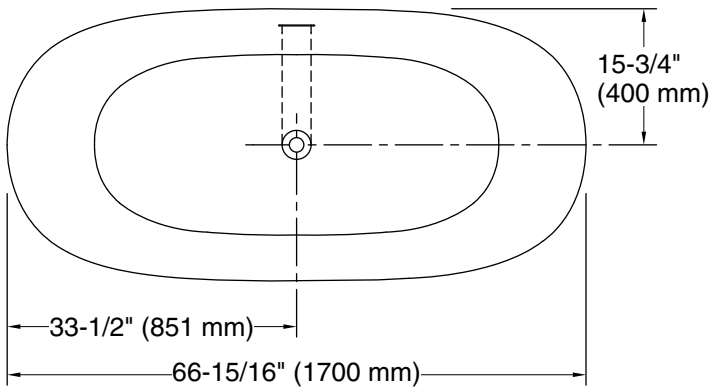

Color	Code	Description
-------	------	-------------

	0	White
---	---	-------

Technical Information

All product dimensions are nominal.

- Drain location: Center
- Basin area, bottom: 43-11/16" x 16-5/8" (1110 mm x 422 mm)
- Basin area, top: 66-3/8" x 30-13/16" (1687 mm x 783 mm)
- Water depth: 14-1/2" (369 mm)
- Water capacity: 69.29 gal (262.3 L)