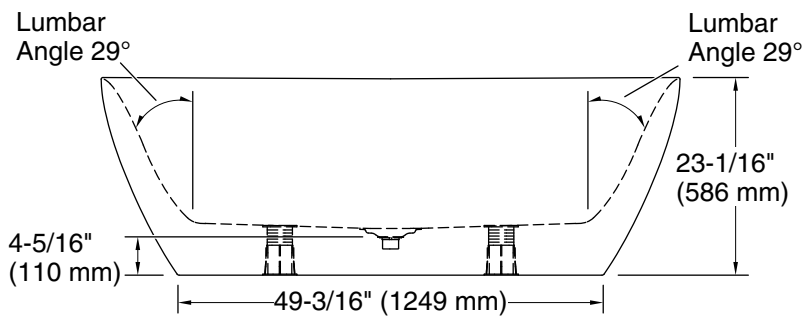

Color	Code	Description
-------	------	-------------

	0	White
---	---	-------

Technical Information

All product dimensions are nominal.

- Drain location: Center
- Basin area, bottom: 43-11/16" x 16-5/8" (1110 mm x 422 mm)
- Basin area, top: 66-3/8" x 30-13/16" (1687 mm x 783 mm)
- Water depth: 14-1/2" (369 mm)
- Water capacity: 69.29 gal (262.3 L)