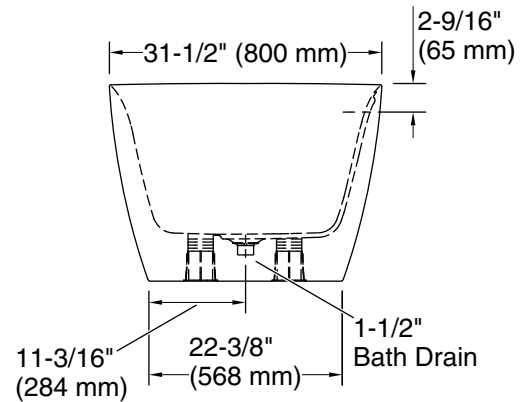

Color	Code	Description
-------	------	-------------

	0	White
---	---	-------

Technical Information

All product dimensions are nominal.

- Drain location: Center
- Basin area, bottom: 43-11/16" x 16-5/8" (1110 mm x 422 mm)
- Basin area, top: 66-3/8" x 30-13/16" (1687 mm x 783 mm)
- Water depth: 14-1/2" (369 mm)
- Water capacity: 69.29 gal (262.3 L)

Notes

- Install this product according to the installation instructions.
- Measure your actual product for roughing-in details.
- The hot water supply should be 70% of the capacity of the bath or greater. Installations will vary.
- Do not support the load weight of the bath by the rim.